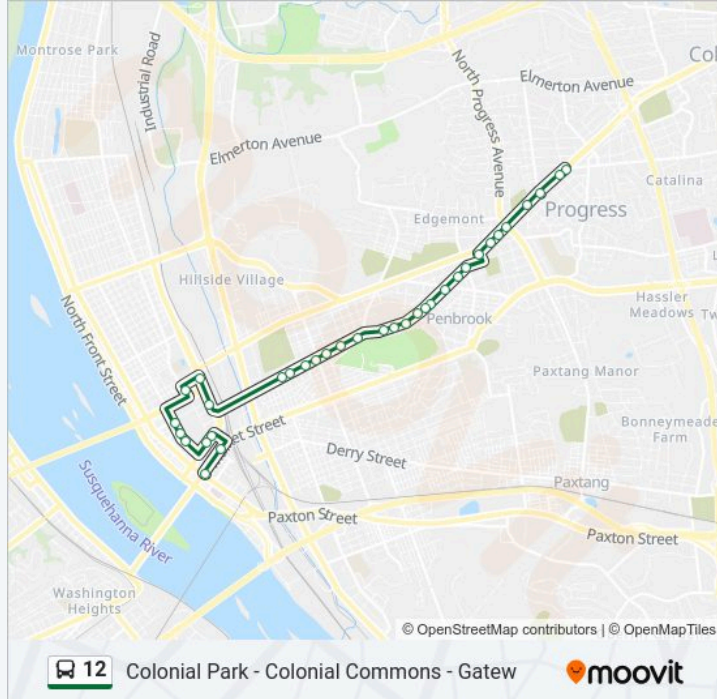

#### 12 bus Info

**Direction:** Market Square Transfer Center - Walnut S

**Stops:** 34

**Trip Duration:** 22 min

**Line Summary:**

Walnut St & N 23rd St

Walnut St Opp. Forster St

Walnut St & 24th St

Walnut St & Boas St

Walnut St & Banks St

Walnut St & 27th St

Walnut St & 28th St

Walnut St & S 30th St

Walnut St & 31st St

Walnut St Opp. N 32nd St

Walnut St & Progress Ave

Walnut St & Shell St

Walnut St & Fox St

Walnut St & Linn St

Walnut St & Penrose St

Colonial Park - Colonial Commons - Gateway

**Direction: Market Square Transfer Center - Linglest**

73 stops

[VIEW LINE SCHEDULE](#)

**12 bus Info**

**Direction:** Market Square Transfer Center - Linglest

**Stops:** 73

**Trip Duration:** 49 min

**Line Summary:**

State St & N 17th St

State St & N 18th St

State St & N 19th St