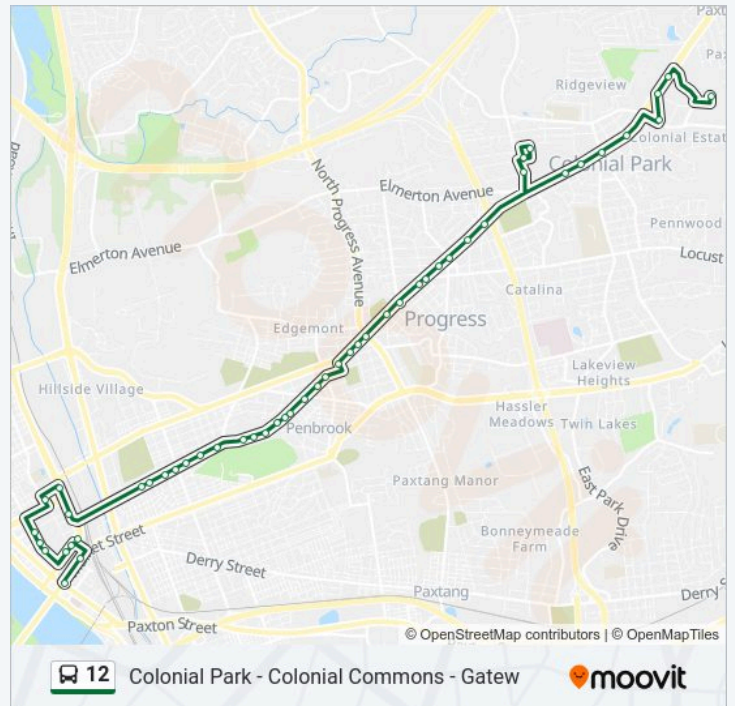

### 12 bus Info

**Direction:** Market Square Transfer Center - Paxton T

**Stops:** 50

**Trip Duration:** 36 min

**Line Summary:**

Walnut St & 39th St

Jonestown Rd & Franklin St

Jonestown Rd & Interstate 83