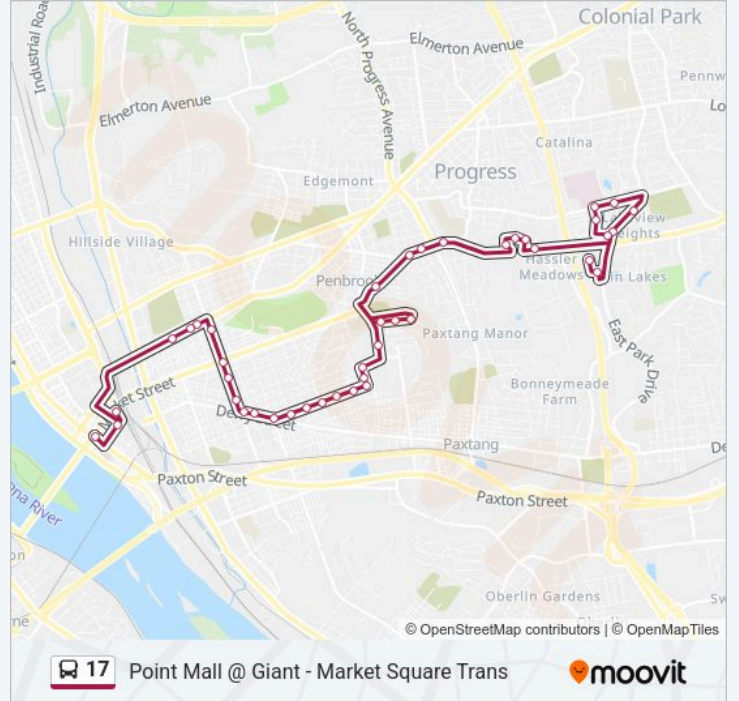

17 bus Info

Direction: Point Mall @ Giant - Market Square Trans

Stops: 41

Trip Duration: 31 min

Line Summary:

Rudy Rd & Hale Ave

Hale Ave & Kensington St

Hale Ave & Berryhill St

S 17th St & Holly St

Hamilton Health Center (Inbound Opp. Bl

S 17th St & Market St

N 17th St & Elm St

State St & N 16th St

State St & N 15th St

State St & N 13th St

Harrisburg Transportation Center (Aberde

Chestnut St & S 4th St

Market Square Transfer Center

Direction: Market Square Transfer Center - Point MA

40 stops

[VIEW LINE SCHEDULE](#)

Market Square Transfer Center

Harrisburg Transportation Center (Market

Avila Rd & Wagon Wheel Ct

17 bus Info

Direction: Market Square Transfer Center - Point MA

Stops: 40

Trip Duration: 33 min

Line Summary:

17 bus time schedules and route maps are available in an offline PDF at moovitapp.com. Use the Moovit App to see live bus times, train schedule or subway schedule, and step-by-step directions for all public transit in Lancaster.