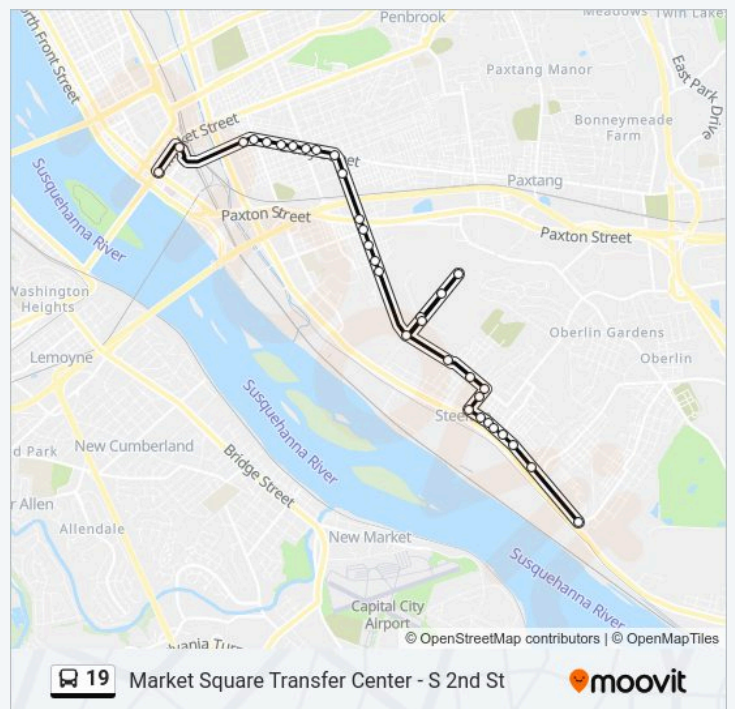

Harrisburg Transportation Center (Aberde

Mulberry St & Hummel St

Derry St & S 13th St

Derry St & S 14th St

Derry St & S 15th St

Derry St & S 16th St

Derry St & S 17th St

Derry St & S 18th St

Derry St & S 19th St

S 19th St & Brookwood St

S 19th St & Paxton St

S 19th St & Sycamore St

S 19th St & Pemberton St

S 19th St & Hanover St

S 19th St & Caledonia St

S 19th St & Gibson Blvd

Gibson Blvd & Ups Dr

Gibson Blvd @ Juvenile Center

Gibson Blvd @ #711

Gibson Blvd & Bobali Dr

S 19th St & Watson St

N Harrisburg St & Adams St

N Harrisburg St & Pine St

Pine St & Bailey St

Pine St & N 2nd St

S 2nd St & Locust St

S 2nd St & Walnut St

S 2nd St & Elm St

S 2nd St & Swatara St

S 2nd St & Chestnut St

Mohn St & S 2nd St

S 2nd St & Chambers St

Wednesday 5:30 AM-6:30 PM

Thursday 5:30 AM-6:30 PM

Friday 5:30 AM-6:30 PM

Saturday Not Operational

Sunday Not Operational

19 bus Info

Direction: Market Square Transfer Center - S 2nd St

Stops: 33

Trip Duration: 27 min

Line Summary: