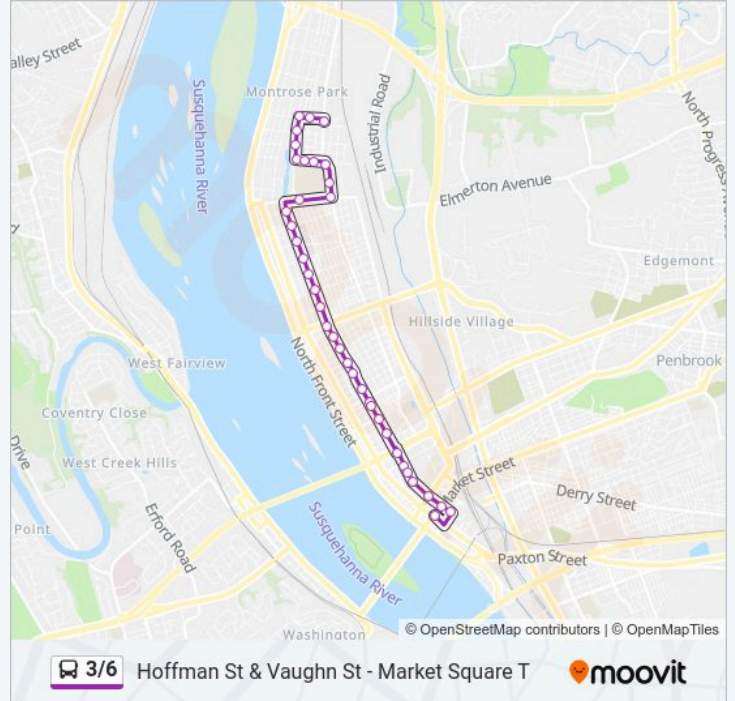

 **3/6 Line****Market Square Transfer Center - Hoffman**[Get The App](#)

The 3/6 bus line (Market Square Transfer Center - Hoffman) has 2 routes. For regular weekdays, their operation hours are:

(1) Market Square Transfer Center - Hoffman: 6:45 PM-9:30 PM (2) Hoffman St & Vaughn St - Market Square T: 7:05 PM-9:50 PM

3/6 bus Info**Direction:** Market Square Transfer Center - Hoffman**Stops:** 28**Trip Duration:** 17 min**Line Summary:**

N 6th St & Schuylkill St

N 6th St & Radnor St

N 6th St & Geary Ave

N 6th St & Division St

Division St & Agate St.

Uptown Plaza

Hoffman St & Angenese St

Hoffman St & Vaughn St

Direction: Hoffman St & Vaughn St - Market Square T

37 stops

[VIEW LINE SCHEDULE](#)

Hoffman St & Vaughn St

3/6 bus Info

Direction: Hoffman St & Vaughn St - Market Square T

Stops: 37

Trip Duration: 17 min

Line Summary:

- N 3rd St & Woodbine St
- N 3rd St & Maclay St
- N 3rd St & Peffer St
- N 3rd St & Muench St
- N 3rd St & Kelker St
- N 3rd St & Hamilton St
- N 3rd St & Harris St
- N 3rd St & Basin St
- N 3rd St & Calder St
- N 3rd St & Verbeke St
- N 3rd St & Herr St
- N 3rd St & Forster St
- N 3rd St & North St
- N 3rd St & State St
- N 3rd St & South St
- N 3rd St & Walnut St
- 3rd St & Market St (Harrisburg)
- S 3rd St & Chestnut St
- Market Square Transfer Center