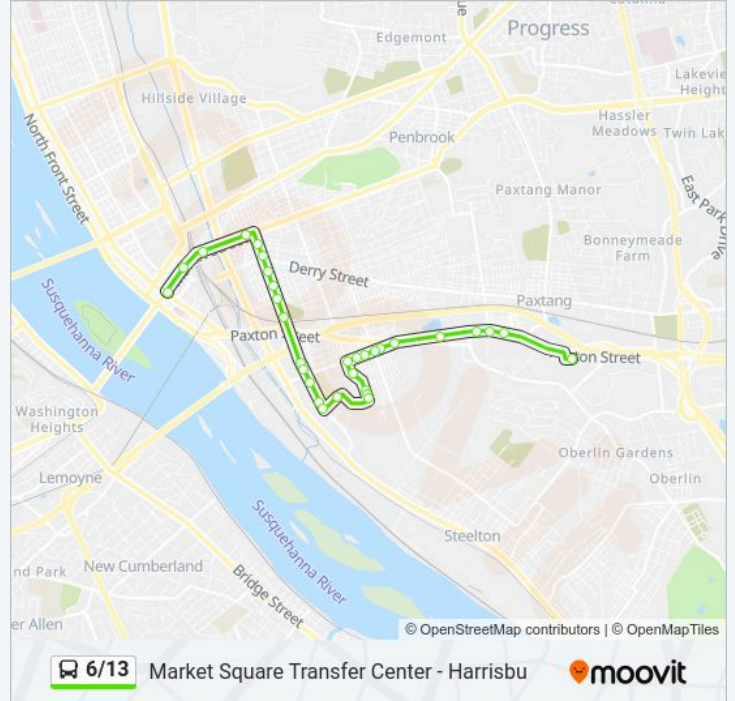

6/13 bus Info

Direction: Market Square Transfer Center - Harrisbu

Stops: 31

Trip Duration: 24 min

Line Summary:

S 13th St & Cloverly Rd

S 13th St Opp. Oyler Rd

S 13th St & Hanover St

Sycamore St & Rolleston St

Sycamore St & S 19th St

Sycamore St & Hudson St

Paxton St & Sycamore St

Paxton St Opp. 2550

Paxton St & S 28th St

Paxton St Opp. S 29th St

Paxton St Opp. S 31st St

Harrisburg Mall

Direction: Uptown Plaza - Market Square Transfer Ce

33 stops

[VIEW LINE SCHEDULE](#)

Uptown Plaza

Hoffman St & Angenese St

Hoffman St & Vaughn St

Vaughn St & N 4th St