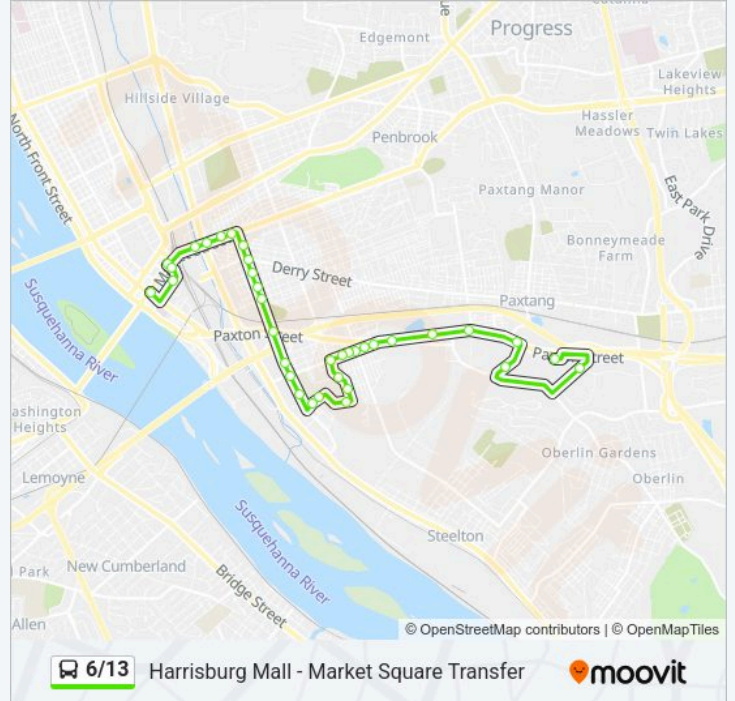

6/13 bus Info

Direction: Harrisburg Mall - Market Square Transfer

Stops: 35

Trip Duration: 23 min

Line Summary:

S 13th St & Sycamore St

S 13th St & Revere St

S 13th St & Paxton St

S 13th St & Berryhill St

S 13th St & Swatara St

S 13th St & Kittatinny St

S 13th St & Derry St

S 13th St & Vernon St

Market St at Linden St.

Market St Opp. S Summit St

Market St & Cameron St

Market St & 10th St

Market St & Aberdeen St (Bus Lane)

Harrisburg Transportation Center (Aberde

Chestnut St & S 4th St

Market Square Transfer Center

Direction: Market Square Transfer Center - Harrisbu

31 stops

6/13 bus Info

Direction: Market Square Transfer Center - Harrisbu

Stops: 31

Trip Duration: 24 min

Line Summary:

S 13th St & Cloverly Rd

S 13th St Opp. Oyler Rd

S 13th St & Hanover St