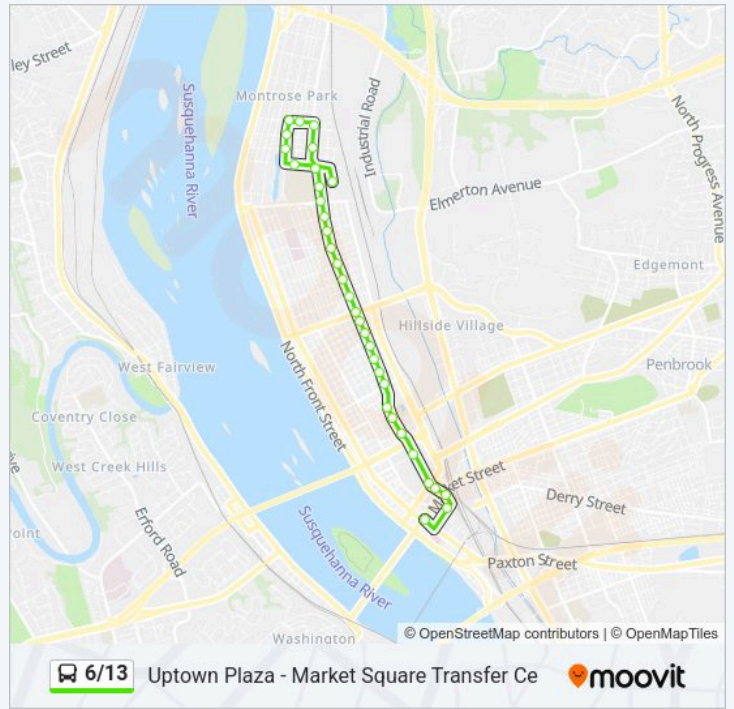

Market St & 10th St

Market St & Aberdeen St (Bus Lane)

Harrisburg Transportation Center (Aberde

Chestnut St & S 4th St

Market Square Transfer Center

Direction: Market Square Transfer Center - Harrisbu

31 stops

Harrisburg Mall

Direction: Uptown Plaza - Market Square Transfer Ce

33 stops

[VIEW LINE SCHEDULE](#)

Uptown Plaza

Hoffman St & Angenese St

Hoffman St & Vaughn St

Vaughn St & N 4th St

Vaughn St & N 3rd St

N 3rd St & Lewis St

N 3rd St & Edward St

Graham St & N 4th St

Graham St & Hoffman St

6/13 bus Time Schedule

Uptown Plaza - Market Square Transfer Ce Route
Timetable:

Monday	5:00 AM-4:15 PM
Tuesday	5:00 AM-4:15 PM
Wednesday	5:00 AM-4:15 PM
Thursday	5:00 AM-4:15 PM
Friday	5:00 AM-4:15 PM
Saturday	8:00 AM-5:00 PM
Sunday	Not Operational

6/13 bus Info

Direction: Uptown Plaza - Market Square Transfer Ce
Stops: 33

Trip Duration: 20 min

Line Summary:

- N 6th St & Woodland St
- N 6th St & Division St
- N 6th St & Wiconisco St
- N 6th St & Radnor St
- N 6th St & Schuylkill St
- N 6th St & Seneca St
- N 6th St & Emerald St
- N 6th St & Woodbine St
- N 6th St & Maclay St
- N 6th St & Pepper St
- N 6th St & Muench St
- N 6th St & Kelker St
- N 6th St & Hamilton St
- N 6th St & Harris St
- N 6th St & Reily St
- N 6th St & Verbeke St
- N 6th St & Cumberland St
- N 6th St & Boas St Sb
- Commonwealth Ave & North St (Keystone Bu
- Commonwealth Ave & Walnut St
- Aberdeen St & Strawberry St
- Harrisburg Transportation Center (Aberde
- Chestnut St & S 4th St
- Market Square Transfer Center