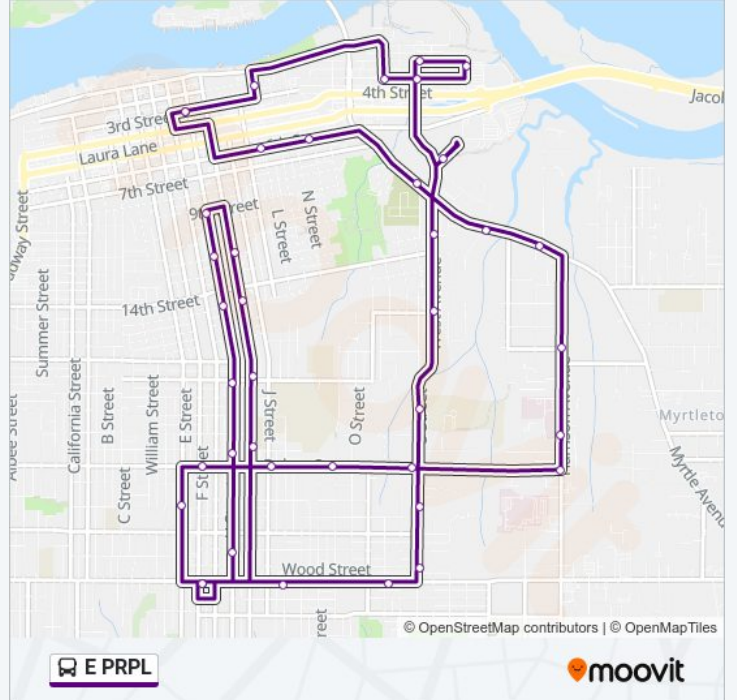

Direction:

40 stops

[VIEW LINE SCHEDULE](#)

3rd St & H St

2nd St & L St

3rd St & T St

3rd St & V St

Target

2nd St & V St

Silvercrest

Myrtle Ave & Sunny Ave

Myrtle Ave & Dean St

Harrison Ave & 18th St

General Hospital Campus

Buhne St & Harrison Ave

Buhne St & S St

Buhne St & N St

Buhne St & J St

Buhne St & F St

E St & Dollison St

Harris St & F St

I St & Huntoon St

I St & Del Norte St

I St & 15th St

E PRPL bus Info

Direction:

Stops: 40

Trip Duration: 60 min

Line Summary:

H St & 9th St
 H St & 12th St
 H St & 15th St
 H St & Del Norte St
 H St & Huntoon St
 H St & Russ St
 Harris St & F St
 Harris St & K St
 Harris St & Q St
 S St & Wood St
 S St & Carson St
 Zane Junior High
 West Ave & 17th St
 West Ave & 13th St
 Burre Center
 6th St & O St
 6th St & L St
 3rd St & H St