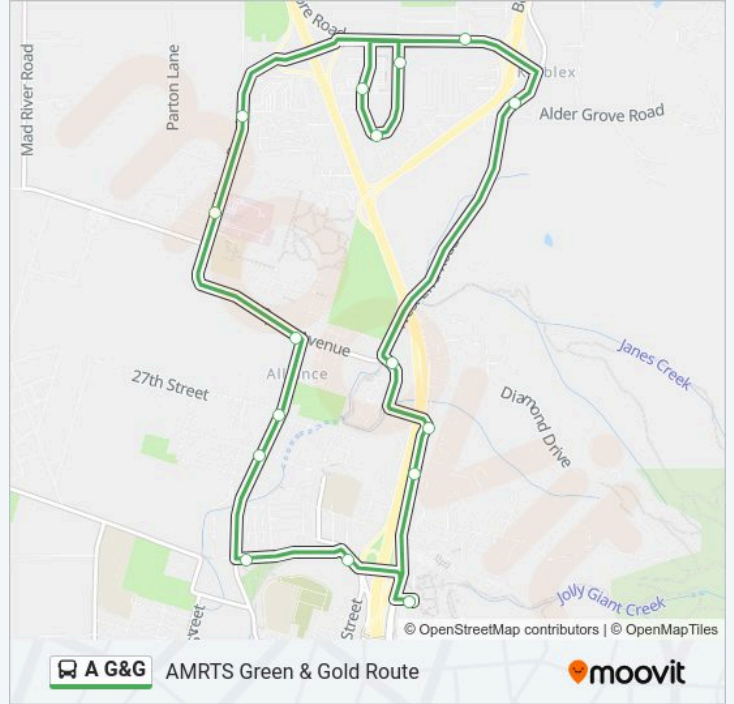

Direction:

17 stops

[VIEW LINE SCHEDULE](#)

Calpoly Library

L. K. Wood Blvd & California Ave

L. K. Wood Blvd & Ridge Rd

St. Louis Rd & West End Rd

West End Rd & Alder Grove Rd (Renner, East Side)

Giuntoli Ln. & Airstream Ave. (Town & Country)

Valley West Blvd. (McDonald'S)

Valley East Blvd (South)

Valley East Blvd. (Little Learner's Center)

Janes Rd & Palomino Ln (Gardens)

Janes Rd & Edith Dr - West Side (Hospital)

Spear Ave & Alliance Rd (Sw Corner)

Alliance Rd & 27th St

Alliance Rd & Stromberg Ave - West Side

Foster Ave & Alliance Rd

Sunset Ave (Skate Park, South Side)

Calpoly Library

A G&G bus Time Schedule

Route Timetable:

Stops: 17

Trip Duration: 22 min

Line Summary:

A G&G bus time schedules and route maps are available in an offline PDF at moovitapp.com. Use the Moovit App to see live bus times, train schedule or subway schedule, and step-by-step directions for all public transit in Humboldt County.