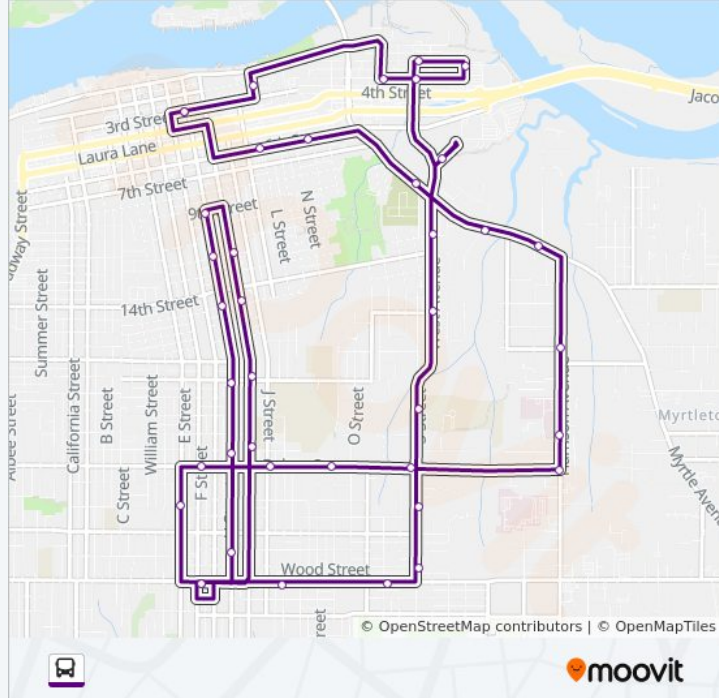

Direction:

40 stops

[VIEW LINE SCHEDULE](#)

3rd St & H St

2nd St & L St

3rd St & T St

3rd St & V St

Target

PURPLE ROUTE bus Info

Direction:

Stops: 40

Trip Duration: 60 min

Line Summary:

I St & 12th St

H St & 9th St

H St & 12th St

H St & 15th St

H St & Del Norte St

H St & Huntoon St

H St & Russ St

Harris St & F St

Harris St & K St

Harris St & Q St

S St & Wood St

S St & Carson St

Zane Junior High

West Ave & 17th St

West Ave & 13th St

Burre Center

6th St & O St

6th St & L St

3rd St & H St