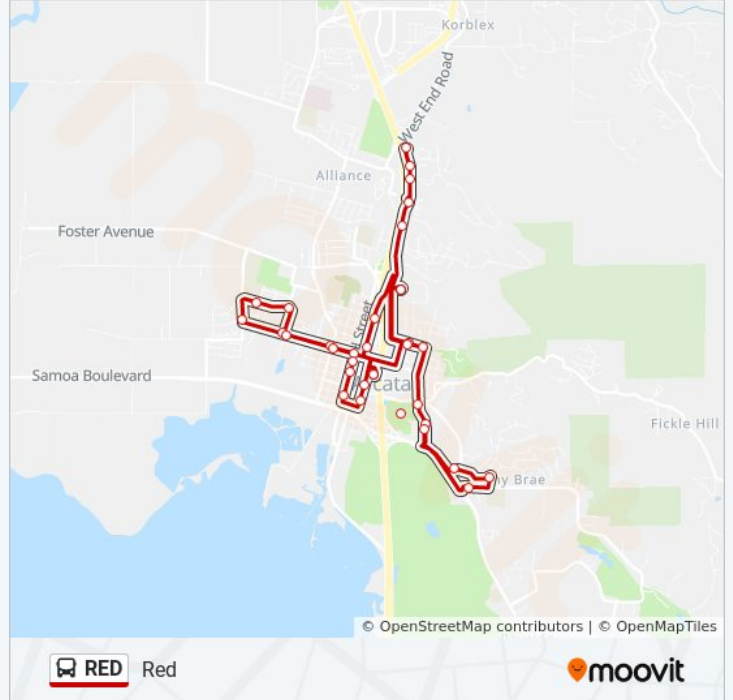

Red

Get The App

The bus line Red has one route. For regular weekdays, their operation hours are:

(1) : 7:05 AM - 6:05 PM

Use the Moovit App to find the closest RED bus station near you and find out when is the next RED bus arriving.

Direction:

39 stops

[VIEW LINE SCHEDULE](#)

- Arcata Transit Center Station
- G St & 10th St
- 11th St & H St
- 11th St & K St (Nw Corner)
- 11th St & Q St (Nw Corner)
- Janes Rd & 11th St (Market)
- Zehndner Ave & S St
- Q St & Zehndner Ave
- 11th St & Q St (Se Corner)
- 11th St & K St (Se Corner)
- H St & 10th St (Theater)
- H St & 9th St (Plaza)
- H St. & 6th St
- F St & 6th St (Uniontown Shops)
- F St & 8th St (Arcata City Hall)
- Arcata Transit Center Station
- G St & 10th St
- G St & 13th St
- 16th St & G St
- Calpoly Library
- L. K. Wood Blvd & California Ave
- L. K. Wood Blvd & Ridge Rd

RED bus Info

Direction:

Stops: 39

Trip Duration: 51 min

Line Summary:

L K Wood Blvd & Diamond Dr
L K Wood Blvd & Redwood Ave
Camp Curtis
Calpoly Library
14th St. & B St. (South Side)
Union St & 7th St
Arcata Community Center
Union Street (Parkway Apartments)
Buttermilk Ln & Bayside Rd
Chester Ave & Beverly Dr
Crescent Way & Old Arcata Blvd
Union Street Charter School
14th St & Union St
14th St. & B St. (North Side)
Calpoly Library
14th St. & B St. (South Side)
Arcata Transit Center Station

RED bus time schedules and route maps are available in an offline PDF at moovitapp.com. Use the [Moovit App](#) to see live bus times, train schedule or subway schedule, and step-by-step directions for all public transit in Humboldt County.