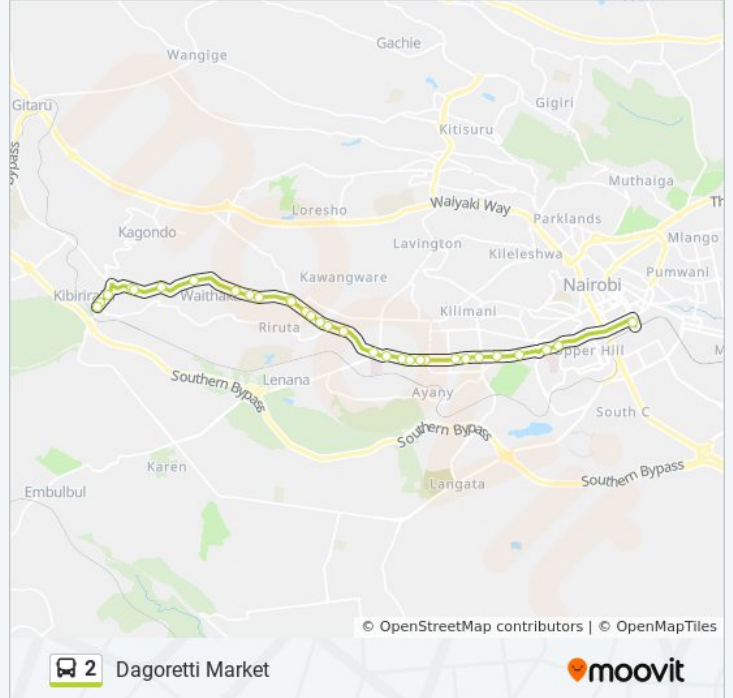

2 bus Info

Direction: Dagoretti Market

Stops: 31

Trip Duration: 60 min

Line Summary:

Beth Mugo High School Kaberia

Mithonge

Waithaka

Mugiriri

Gachui

Ruthimitu Secondary School

Dagoretti Market

Kanisani/Pcea

Dagoretti Market Mwisho

Direction: Railways

43 stops