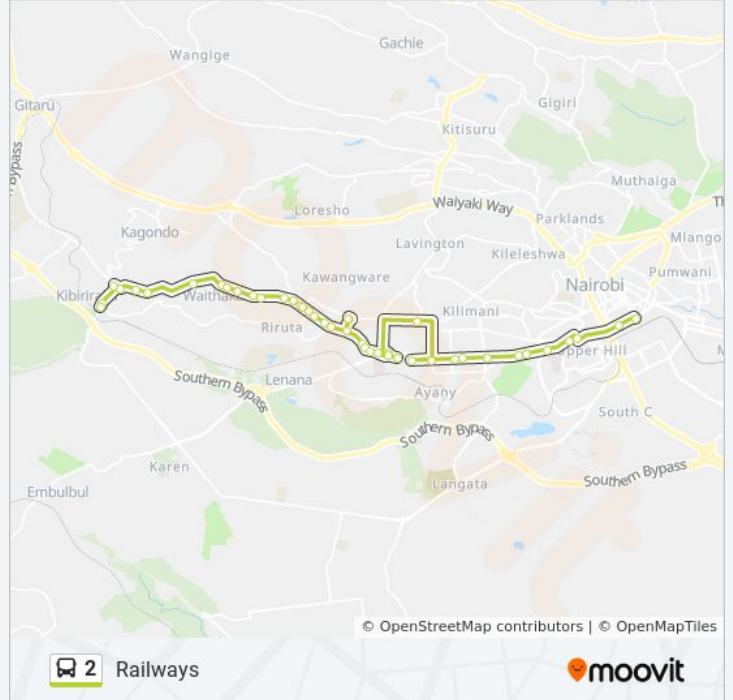

2 bus Info

Direction: Railways

Stops: 43

Trip Duration: 78 min

Line Summary:

Sugoini
Kinyanjui
Rusinga School
Deliverance Church Riruta
Riara
Kaberia Junction Stage
Tea Board/Dagoretti Corner
Kenol Dagoretti Corner
Ngong Road
Nakumatt Junction
88mph/Brew Bistro
Valley Arcade
Impala/Makini/Jamuhuri
Posta/Ole Odume Road
Adams Arcade
Kirichwa Road Junction
Total Ngong Road
Bishop Maigua Centre
China Centre
Coptic /Memosa
Kenyatta/Nairobi Hospital
3rd Ngong Avenue
Nhif
Agip
Railways