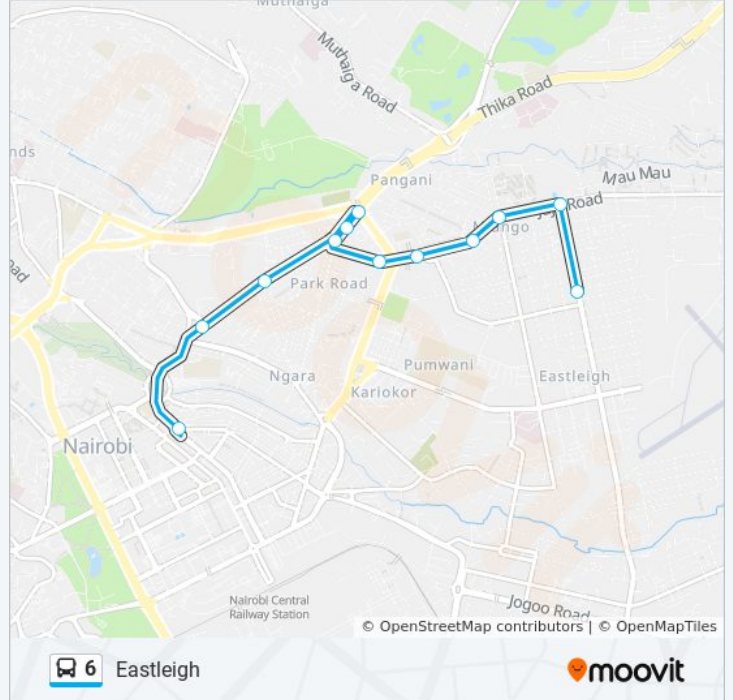

Eastleigh

[View In Website Mode](#)

The 6 bus line (Eastleigh) has 2 routes. For regular weekdays, their operation hours are:

(1) Eastleigh: 6:00 AM - 8:56 PM(2) Koja: 6:00 AM - 8:56 PM

Use the Moovit App to find the closest 6 bus station near you and find out when is the next 6 bus arriving.

Direction: Eastleigh

12 stops

[VIEW LINE SCHEDULE](#)

- Koja Terminus
- Ngara
- Kie/Pioneer
- Fly Over Pangani
- Caltexdn
- Guru Nanak
- Pangani Police Post
- Pangani Girls
- Mamba Petro Station
- Mlango
- St Teresa
- Eastleigh Terminal

6 bus Info

Direction: Eastleigh

Stops: 12

Trip Duration: 55 min

Line Summary:

Direction: Koja

9 stops

[VIEW LINE SCHEDULE](#)

6 bus Info

Direction: Koja

Stops: 9

Trip Duration: 35 min

Line Summary:

6 bus time schedules and route maps are available in an offline PDF at moovitapp.com. Use the [Moovit App](#) to see live bus times, train schedule or subway schedule, and step-by-step directions for all public transit in Nairobi.