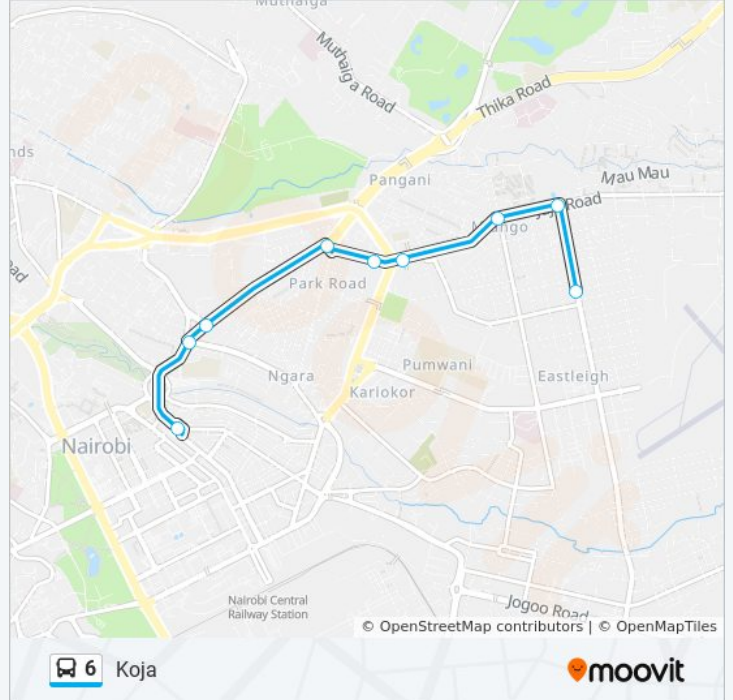

Direction: Eastleigh

12 stops

[VIEW LINE SCHEDULE](#)

- Koja Terminus
- Ngara
- Kie/Pioneer
- Fly Over Pangani
- Caltexdn
- Guru Nanak
- Pangani Police Post
- Pangani Girls
- Mamba Petro Station
- Mlango
- St Teresa
- Eastleigh Terminal

6 bus Info

Direction: Eastleigh

Stops: 12

Trip Duration: 55 min

Line Summary:

Direction: Koja

9 stops

[VIEW LINE SCHEDULE](#)

Koja Terminus

6 bus Time Schedule

Koja Route Timetable:

| | |
|-----------|-------------------|
| Sunday | 6:00 AM - 8:56 PM |
| Monday | 6:00 AM - 8:56 PM |
| Tuesday | 6:00 AM - 8:56 PM |
| Wednesday | 6:00 AM - 8:56 PM |
| Thursday | 6:00 AM - 8:56 PM |
| Friday | 6:00 AM - 8:56 PM |
| Saturday | 6:00 AM - 8:56 PM |

6 bus Info

Direction: Koja

Stops: 9

Trip Duration: 35 min

Line Summary:

6 bus time schedules and route maps are available in an offline PDF at moovitapp.com. Use the [Moovit App](#) to see live bus times, train schedule or subway schedule, and step-by-step directions for all public transit in Nairobi.