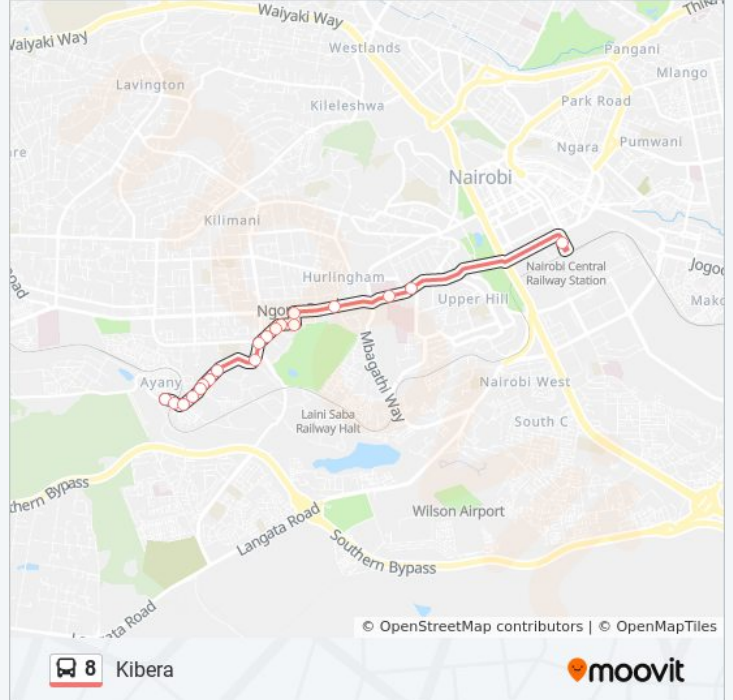

Kibera

[View In Website Mode](#)

The 8 bus line (Kibera) has 2 routes. For regular weekdays, their operation hours are:

(1) Kibera: 6:00 AM - 8:55 PM (2) Railways: 6:00 AM - 8:55 PM

Use the Moovit App to find the closest 8 bus station near you and find out when is the next 8 bus arriving.

Direction: Kibera

19 stops

[VIEW LINE SCHEDULE](#)

Railways

Nairobi Area Police Traffic Headquarters

Kenyatta National Hospital

Memosa/Coptic

Uchumi/National Oil

Sunday	6:00 AM - 8:55 PM
Monday	6:00 AM - 8:55 PM
Tuesday	6:00 AM - 8:55 PM
Wednesday	6:00 AM - 8:55 PM
Thursday	6:00 AM - 8:55 PM
Friday	6:00 AM - 8:55 PM
Saturday	6:00 AM - 8:55 PM

8 bus Info

Direction: Kibera

Stops: 19

Trip Duration: 36 min

Line Summary:

Direction: Railways

17 stops

[VIEW LINE SCHEDULE](#)

- Equity Ayani
- Olympic Primary School
- Olympic Primary School
- Fort Jesus
- Karanja
- Toi/Kwa Njiru
- Moi Girls
- Total Ngong Road
- Bishop Maigua Centre
- China Centre
- Coptic /Memosa
- Kenyatta/Nairobi Hospital
- Nairobi Area Traffic Headquarters
- 3rd Ngong Avenue
- Nhif
- Agip
- Railways