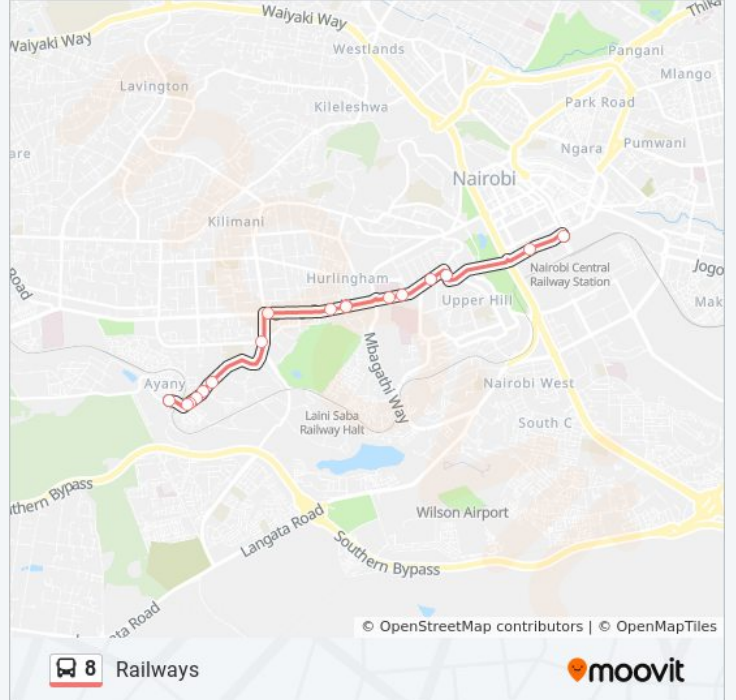

Kibera

[View In Website Mode](#)

The 8 bus line (Kibera) has 2 routes. For regular weekdays, their operation hours are:

(1) Kibera: 6:00 AM - 8:55 PM (2) Railways: 6:00 AM - 8:55 PM

Use the Moovit App to find the closest 8 bus station near you and find out when is the next 8 bus arriving.

Stops: 19

Trip Duration: 36 min

Line Summary:

Direction: Railways

17 stops

[VIEW LINE SCHEDULE](#)

- Equity Ayani
- Olympic Primary School
- Olympic Primary School
- Fort Jesus
- Karanja
- Toi/Kwa Njiru
- Moi Girls
- Total Ngong Road
- Bishop Maigua Centre
- China Centre
- Coptic /Memosa
- Kenyatta/Nairobi Hospital
- Nairobi Area Traffic Headquarters
- 3rd Ngong Avenue
- Nhif
- Agip
- Railways

8 bus Time Schedule

Railways Route Timetable:

Sunday	6:00 AM - 8:55 PM
Monday	6:00 AM - 8:55 PM
Tuesday	6:00 AM - 8:55 PM
Wednesday	6:00 AM - 8:55 PM
Thursday	6:00 AM - 8:55 PM
Friday	6:00 AM - 8:55 PM
Saturday	6:00 AM - 8:55 PM

8 bus Info

Direction: Railways

Stops: 17

Trip Duration: 32 min

Line Summary:

8 bus time schedules and route maps are available in an offline PDF at moovitapp.com. Use the [Moovit App](#) to see live bus times, train schedule or subway schedule, and step-by-step directions for all public transit in Nairobi.