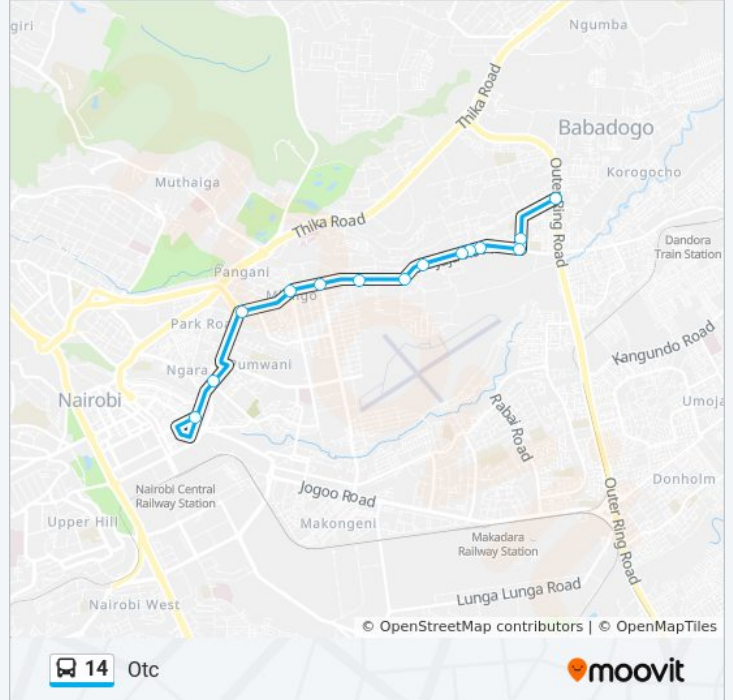

14 bus time schedules and route maps are available in an offline PDF at moovitapp.com. Use the [Moovit App](#) to see live bus times, train schedule or subway schedule, and step-by-step directions for all public transit in Nairobi.

[About Moovit](#) • [MaaS Solutions](#) • [Supported Countries](#) • [Mooviter Community](#)

© 2023 Moovit - All Rights Reserved

Check Live Arrival Times