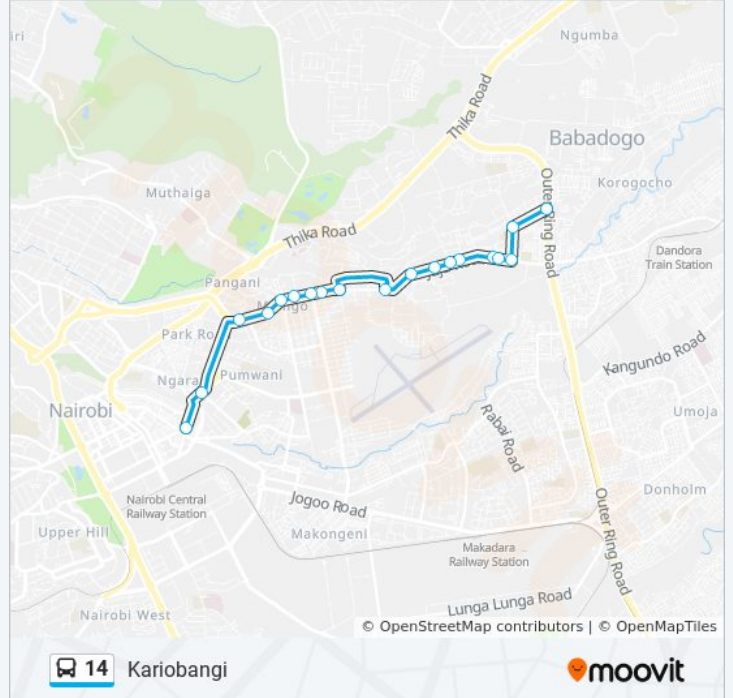

14

Kariobangi

[View In Website Mode](#)

The 14 bus line (Kariobangi) has 2 routes. For regular weekdays, their operation hours are:

(1) Kariobangi: 6:00 AM - 8:56 PM(2) Otc: 6:00 AM - 8:56 PM

Use the Moovit App to find the closest 14 bus station near you and find out when is the next 14 bus arriving.

## Direction: Kariobangi

19 stops

[VIEW LINE SCHEDULE](#)

Terminal Otc  
Kariokor  
Pangani Girls  
Mamba Petro Station  
Mlango  
Karambe  
St Teresa  
Albadr  
Mathare Worship  
Bh  
Agip  
Number 10  
Thayo  
Kwa Chief  
Base  
Flats  
Johnsaga  
Mother Teresa Road  
Kariobangi Market/Terminal

## 14 bus Time Schedule

Kariobangi Route Timetable:

Sunday	6:00 AM - 8:56 PM
Monday	6:00 AM - 8:56 PM
Tuesday	6:00 AM - 8:56 PM
Wednesday	6:00 AM - 8:56 PM
Thursday	6:00 AM - 8:56 PM
Friday	6:00 AM - 8:56 PM
Saturday	6:00 AM - 8:56 PM

## 14 bus Info

**Direction:** Kariobangi

**Stops:** 19

**Trip Duration:** 36 min

**Line Summary:**

**Direction: Otc**

14 stops

[VIEW LINE SCHEDULE](#)