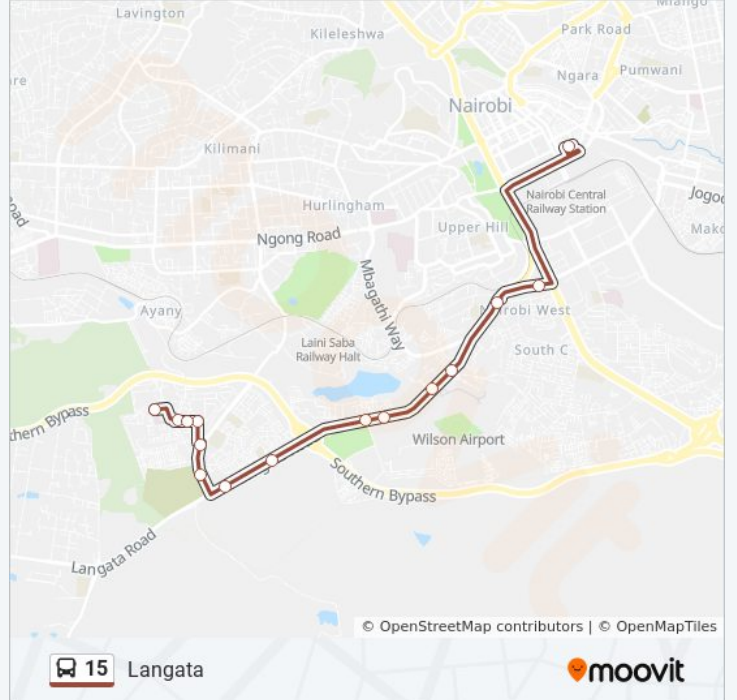

Direction: Bus Station

27 stops

[VIEW LINE SCHEDULE](#)

Otiende
Langata Primary
Pcea Junction
Maboko Road
St.Peters Methodist
Mugumoini Market
Talent Academy
Civil Servant Stage
Southland Estate
Malezi School
Phase 4 Gate
Equity Bank
Oilibya Petrol Station
Lang'Ata Hospital
Hq/Headquaters
Deliverance Church/Kanisani
Carnivore/Rafikiz
Dam Estate
Amref
Langata Road Primary School
Wilson
T-Mall

15 bus Info

Direction: Bus Station

Stops: 27

Trip Duration: 51 min

Line Summary:

Madaraka Flyover

Nyayo Stadium

Makaburini

Agip

Bus Station

Direction: Langata

15 stops

[VIEW LINE SCHEDULE](#)

Bus Station

Nyayo Stadium/Nairobi West Stage

Madaraka Flyover Stage

15 bus Info

Direction: Langata

Stops: 15

Trip Duration: 27 min

Line Summary:

15 bus time schedules and route maps are available in an offline PDF at moovitapp.com. Use the [Moovit App](#) to see live bus times, train schedule or subway schedule, and step-by-step directions for all public transit in Nairobi.