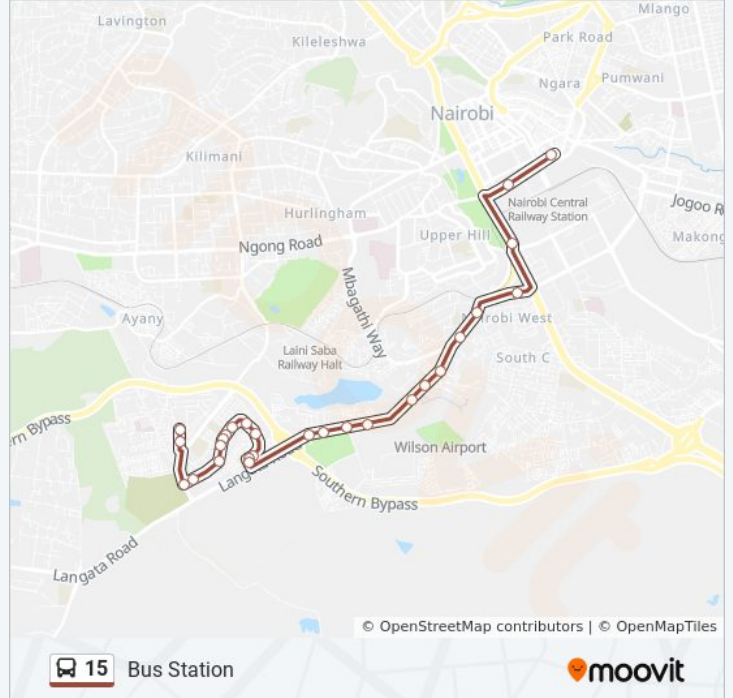

Direction: Bus Station

27 stops

[VIEW LINE SCHEDULE](#)

Otiende
Langata Primary
Pcea Junction
Maboko Road
St.Peters Methodist
Mugumoini Market
Talent Academy
Civil Servant Stage
Southland Estate
Malezi School
Phase 4 Gate
Equity Bank
Oilibya Petrol Station
Lang'Ata Hospital
Hq/Headquaters
Deliverance Church/Kanisani
Carnivore/Rafikiz
Dam Estate
Amref
Langata Road Primary School
Wilson
T-Mall

15 bus Info

Direction: Bus Station

Stops: 27

Trip Duration: 51 min

Line Summary:

Madaraka Flyover

Nyayo Stadium

Makaburini

Agip

Bus Station

Direction: Langata

15 stops

[VIEW LINE SCHEDULE](#)

Bus Station

Nyayo Stadium/Nairobi West Stage

Madaraka Flyover Stage

15 bus Info

Direction: Langata

Stops: 15

Trip Duration: 27 min

Line Summary:

15 bus time schedules and route maps are available in an offline PDF at moovitapp.com. Use the [Moovit App](#) to see live bus times, train schedule or subway schedule, and step-by-step directions for all public transit in Nairobi.