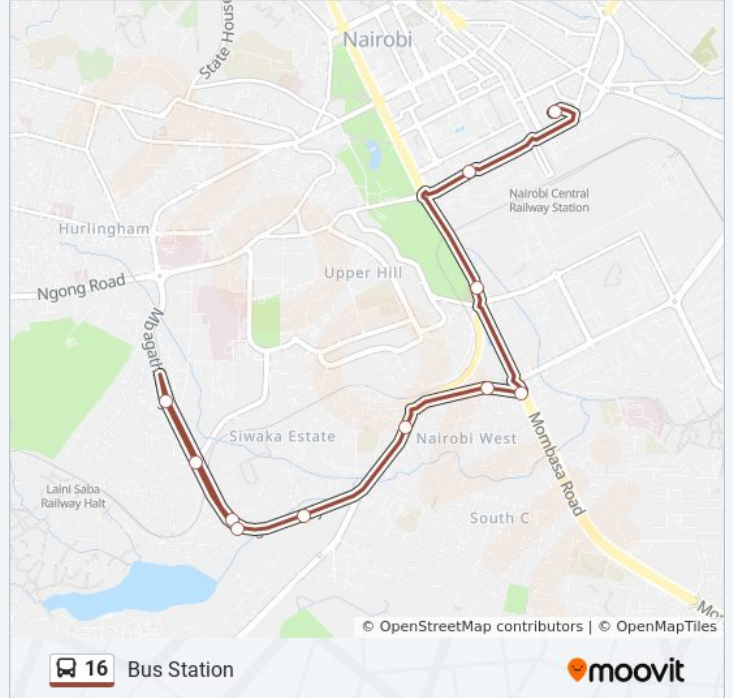

Direction: Bus Station

11 stops

[VIEW LINE SCHEDULE](#)

- Highrise
- Memorial Hospital
- Kenyatta Market Flyover
- Highrise
- Total/Strathmore
- Madaraka Flyover
- Nyayo Stadium
- Nyayo
- Makaburini
- Agip
- Bus Station

16 bus Time Schedule

Bus Station Route Timetable:

Sunday	6:00 AM - 8:55 PM
Monday	6:00 AM - 8:55 PM
Tuesday	6:00 AM - 8:55 PM
Wednesday	6:00 AM - 8:55 PM
Thursday	6:00 AM - 8:55 PM
Friday	6:00 AM - 8:55 PM
Saturday	6:00 AM - 8:55 PM

16 bus Info

Direction: Bus Station

Stops: 11

Trip Duration: 24 min

Line Summary:

Direction: Highrise

7 stops

[VIEW LINE SCHEDULE](#)

Bus Station

Nyayo Stadium/Nairobi West Stage

Madaraka Flyover Stage

Shell/T-Mall

Blue Sky Estate

Airportview Estate

Highrise

16 bus Time Schedule