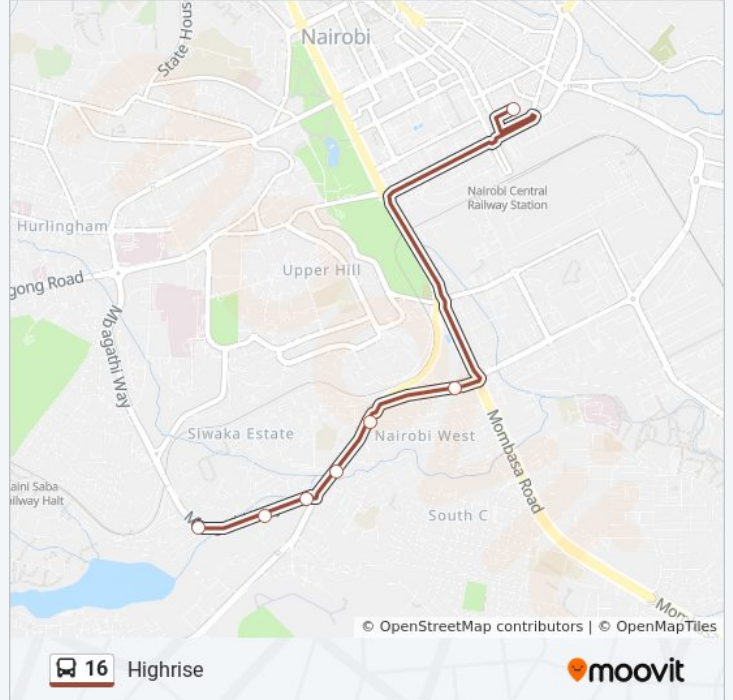

16 bus time schedules and route maps are available in an offline PDF at moovitapp.com. Use the [Moovit App](#) to see live bus times, train schedule or subway schedule, and step-by-step directions for all public transit in Nairobi.

[About Moovit](#) • [MaaS Solutions](#) • [Supported Countries](#) • [Mooviter Community](#)

© 2023 Moovit - All Rights Reserved

Check Live Arrival Times