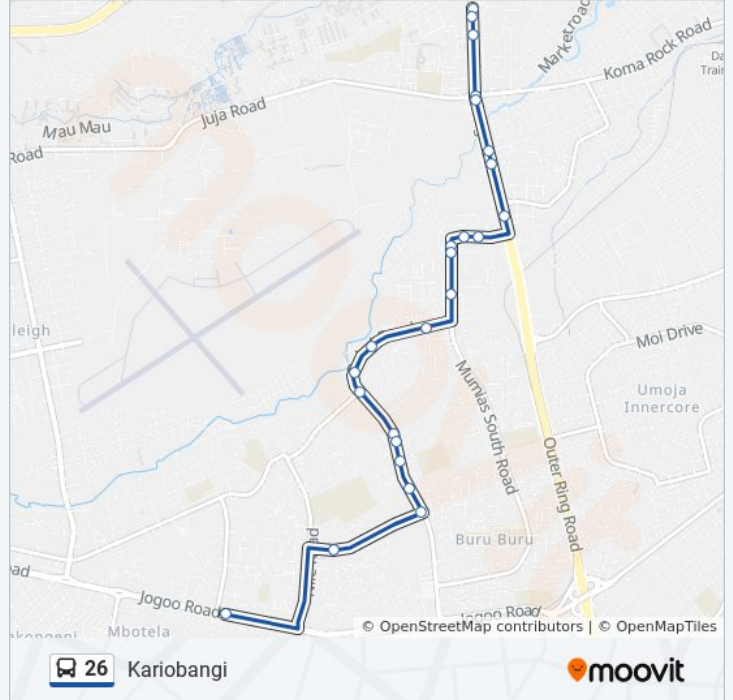

Kariobangi

View In Website Mode

The 26 bus line (Kariobangi) has 2 routes. For regular weekdays, their operation hours are:

(1) Kariobangi: 6:00 AM - 8:56 PM(2) Makadara: 6:00 AM - 8:56 PM

Use the Moovit App to find the closest 26 bus station near you and find out when is the next 26 bus arriving.

26 bus Info

Direction: Kariobangi

Stops: 24

Trip Duration: 46 min

Line Summary:

Kanisani

Kariobangi

Direction: Makadara

26 stops

[VIEW LINE SCHEDULE](#)

Kariobangi

Kcb

Rounda

Harmony

Mayaka

Pioneer Estate

26 bus Info

Direction: Makadara

Stops: 26

Trip Duration: 50 min

Line Summary:

Metropolitan Hospital

Market

Lumumba Shops