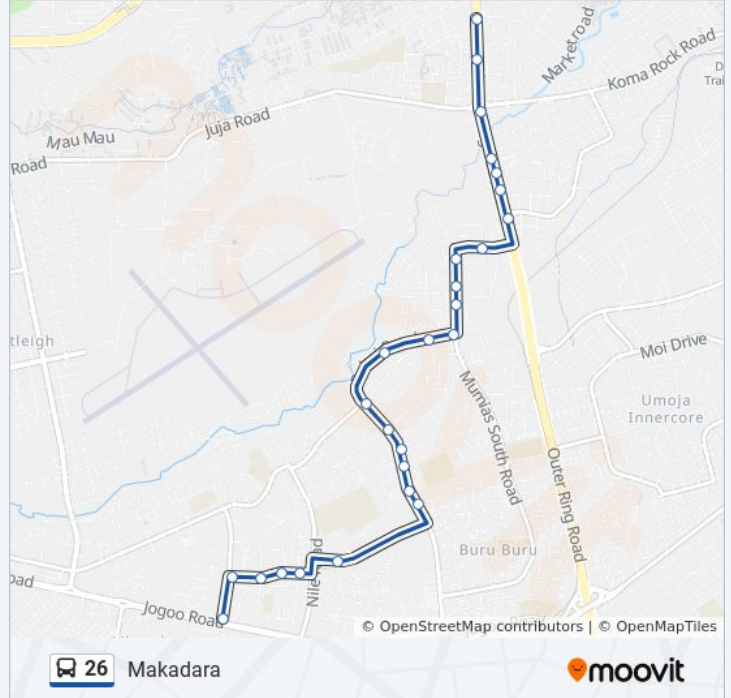

Metropolitan Hospital

Market

Lumumba Shops

Number 10

Hodihodi

Friends Centre

Maringo Phase1

Makadara/Mwisho

26 bus time schedules and route maps are available in an offline PDF at moovitapp.com. Use the [Moovit App](#) to see live bus times, train schedule or subway schedule, and step-by-step directions for all public transit in Nairobi.

[About Moovit](#) • [MaaS Solutions](#) • [Supported Countries](#) • [Mooviter Community](#)

© 2023 Moovit - All Rights Reserved

Check Live Arrival Times