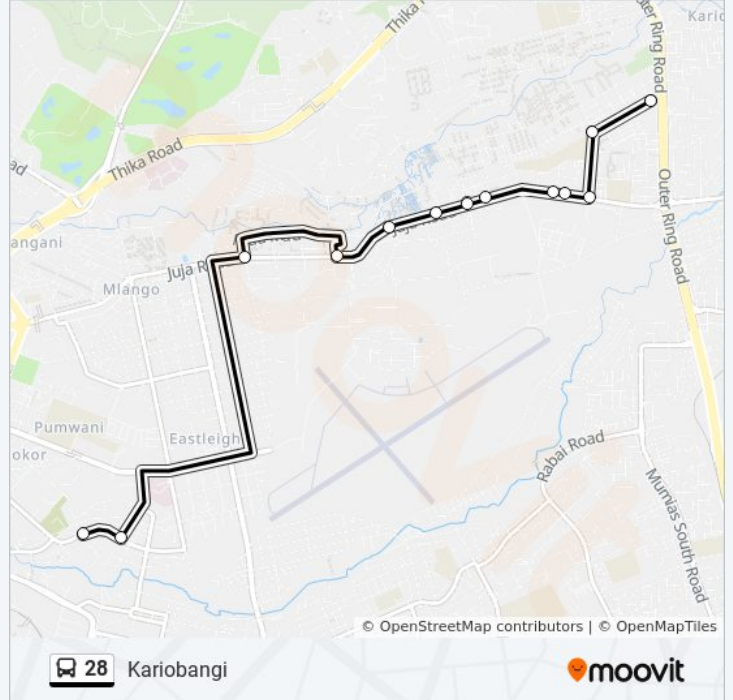

28 bus Info

Direction: Gikomba

Stops: 13

Trip Duration: 24 min

Line Summary:

Direction: Kariobangi

13 stops

[VIEW LINE SCHEDULE](#)

Gikomba Market Terminals

Pumwani Stage

Mathare Worship

Bh

Agip

Number 10

Thayo

Kwa Chief

Base

Flats

Johnsaga

Mother Teresa Road

Kariobangi Terminal

28 bus Time Schedule

Kariobangi Route Timetable:

Sunday	6:00 AM - 8:56 PM
Monday	6:00 AM - 8:56 PM
Tuesday	6:00 AM - 8:56 PM
Wednesday	6:00 AM - 8:56 PM
Thursday	6:00 AM - 8:56 PM
Friday	6:00 AM - 8:56 PM
Saturday	6:00 AM - 8:56 PM

28 bus Info

Direction: Kariobangi

Stops: 13

Trip Duration: 24 min

Line Summary:

28 bus time schedules and route maps are available in an offline PDF at moovitapp.com. Use the [Moovit App](#) to see live bus times, train schedule or subway schedule, and step-by-step directions for all public transit in Nairobi.