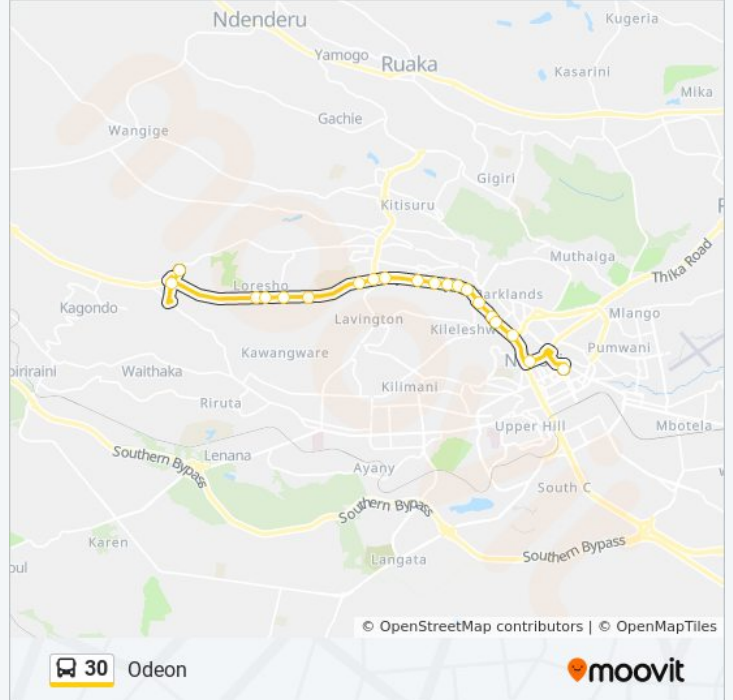

 30

Odeon

[View In Website Mode](#)

The 30 bus line (Odeon) has 2 routes. For regular weekdays, their operation hours are:

(1) Odeon: 6:00 AM - 8:55 PM(2) Uthiru: 6:00 AM - 8:55 PM

Use the Moovit App to find the closest 30 bus station near you and find out when is the next 30 bus arriving.

Direction: Odeon

20 stops

[VIEW LINE SCHEDULE](#)

Ndumbuini Terminus
Flyover Turnoff
Sugarboard
Kangemi
Heshima Supermarket
Cck
Nairobi School
Kari/James Gichuru
Kabete Barracks
Westlands Dc
Church Road/Westlands Primary School
Lion's Place
St. Marks Church
Gama Pinto Road
Westlands Stage
Eden Square
Chiromo
Museum
Main Campus
Odeon

30 bus Time Schedule

Odeon Route Timetable:

Sunday	6:00 AM - 8:55 PM
Monday	6:00 AM - 8:55 PM
Tuesday	6:00 AM - 8:55 PM
Wednesday	6:00 AM - 8:55 PM
Thursday	6:00 AM - 8:55 PM
Friday	6:00 AM - 8:55 PM
Saturday	6:00 AM - 8:55 PM

30 bus Info

Direction: Odeon

Stops: 20

Trip Duration: 39 min

Line Summary:

Direction: Uthiru

26 stops

[VIEW LINE SCHEDULE](#)