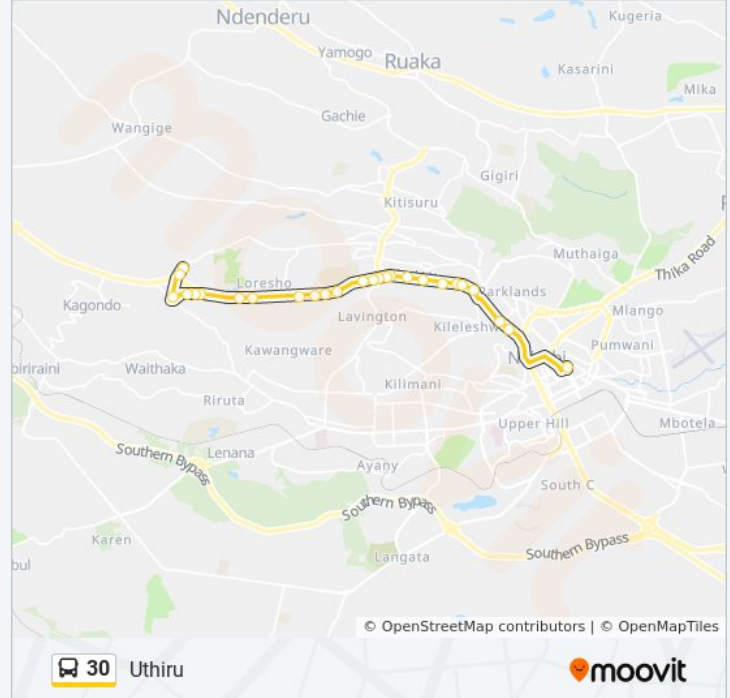

Sugar Board/Shell

Mountain View/Total Petrol Station

Nne Market Stage

Kabete Technical Institute

Ahiti

Iliri/Uthiru Roundabout

Flyover Turnoff

Ndumbuini Terminus

30 bus time schedules and route maps are available in an offline PDF at moovitapp.com. Use the [Moovit App](#) to see live bus times, train schedule or subway schedule, and step-by-step directions for all public transit in Nairobi.

[About Moovit](#) • [MaaS Solutions](#) • [Supported Countries](#) • [Mooviter Community](#)

© 2023 Moovit - All Rights Reserved

Check Live Arrival Times