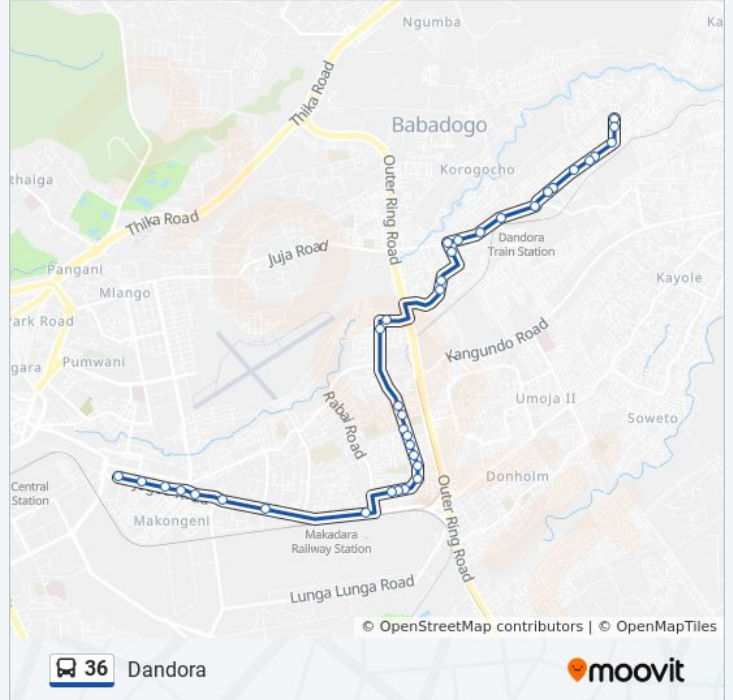

Direction: City Stadium

35 stops

[VIEW LINE SCHEDULE](#)

- Dandora Terminal
- Stage 41
- Dadora Sec
- Equity
- Bp Filling Station
- Dunia
- Total
- Senior
- Wamwaris
- Junction 30 Stage
- Mutarakwa Road
- 36 Stage
- Pcea
- K South
- Outer Mwisho
- Buru Buru Police Post
- Mutindwa
- Uchumi Buruburu
- Phase 4 Stage
- Bifa
- Phase 4 Ya Juu
- Npc Buruburu

Kaloleni

City Stadium

Direction: Dandora

37 stops

[VIEW LINE SCHEDULE](#)

City Stadium

Shauri Moyo

Maziwa

36 bus Info

Direction: Dandora

Stops: 37

Trip Duration: 72 min

Line Summary:

Mutindwa
Kenol Petrol Station
Knlb
Buruburu Phase One
Phase 1 Stage/Sos
K South
Acc&S Kariobangi South Church
36 Stage
Junction 36 Stage
Wamwaris
Senior
Total
Aic Church
Marigo Nne
Kwa Mandazi
41 Stage
Cinema
Bethany
Jua Cali
New Jeruslaem
Dandora Terminal