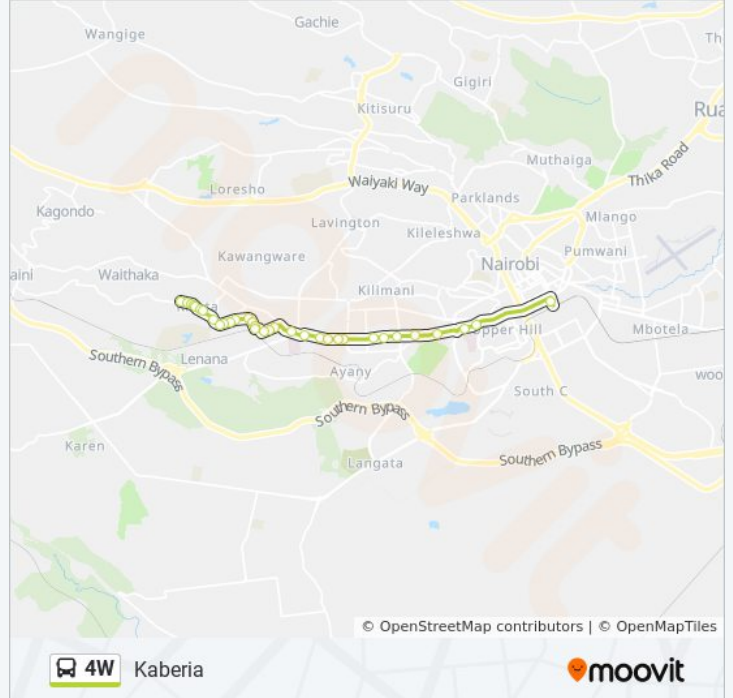

Jirani Centre

Genesis

Ngotho Road

Satellite Stage

Riruta Satellite Primary School

Kaberia/Pc Kinyanjui Technical Training Institute

New Kaberia Supermarket

Simpsons Bar And Rest

Kenya Redeemed Church Riruta

St. John Othodox Church

Shine Centre

Muhia Road

Direction: Railways

38 stops

[VIEW LINE SCHEDULE](#)

Muhia Road

Chemist/Kwa Maji/Kaberia

Abba Photo Studio/Kaberia

Redeemed Church Of Kenya/Kaberia

Kwa Maji/Kaberia

Kwa Hospitali/Kaberia

Friends Paradise Inn/Kaberia

Friends Paradise Inn/Kaberia

Riruta Satellite Primary School

Back To Glory School/Sainty

Sainty

Meaty Meals Butchery

Jirani Centre

Mutindwa

Joyland

Wanyee Stage

Gerick House

4W bus Time Schedule

Railways Route Timetable:

Sunday	6:00 AM - 8:55 PM
Monday	6:00 AM - 8:55 PM
Tuesday	6:00 AM - 8:55 PM
Wednesday	6:00 AM - 8:55 PM
Thursday	6:00 AM - 8:55 PM
Friday	6:00 AM - 8:55 PM
Saturday	6:00 AM - 8:55 PM

4W bus Info

Direction: Railways

Stops: 38

Trip Duration: 74 min

Line Summary: