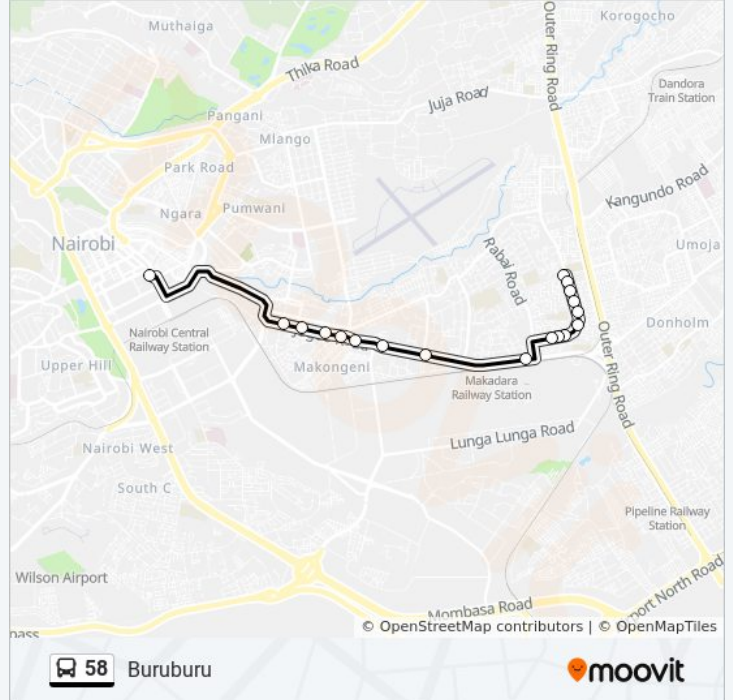

58 bus time schedules and route maps are available in an offline PDF at moovitapp.com. Use the [Moovit App](#) to see live bus times, train schedule or subway schedule, and step-by-step directions for all public transit in Nairobi.

[About Moovit](#) • [MaaS Solutions](#) • [Supported Countries](#) • [Mooviter Community](#)

© 2023 Moovit - All Rights Reserved

Check Live Arrival Times