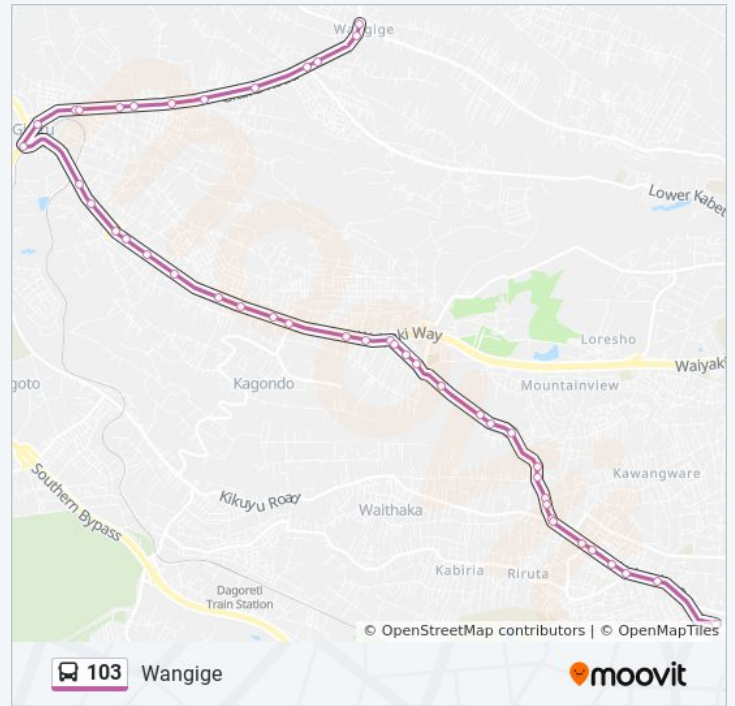

Kenol Dagoretti Corner

Direction: Wangige

45 stops

[VIEW LINE SCHEDULE](#)

Dagoretti Corner Stage

Deliverance Church Riruta

Kinyanjui

Sugoini

Matta

Muthure

Ack St. Phillips

Kanyariri

Acacia Junction/King'Eero

Pefa King'Eero

Total Wangige

Wangige Stage