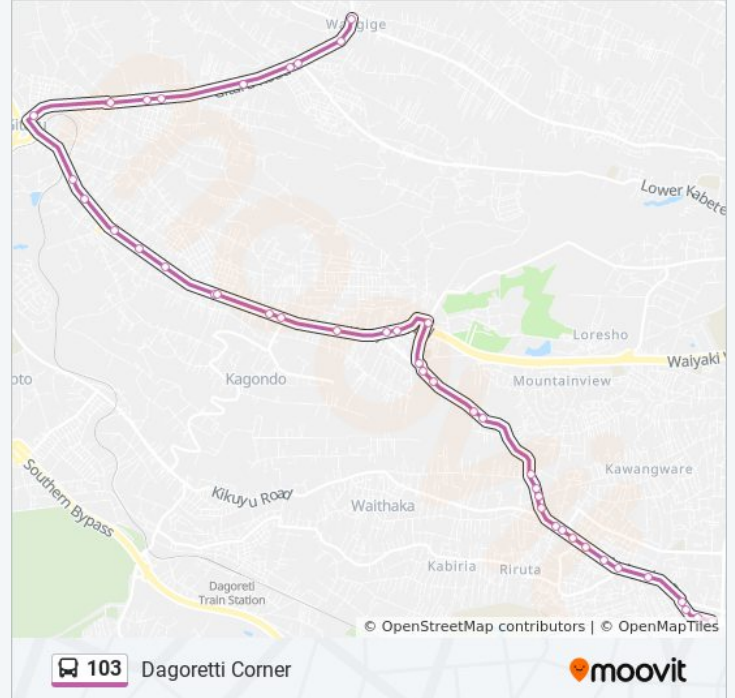

103 bus Time Schedule

Dagoretti Corner Route Timetable:

Sunday	6:00 AM - 8:55 PM
Monday	6:00 AM - 8:55 PM
Tuesday	6:00 AM - 8:55 PM
Wednesday	6:00 AM - 8:55 PM
Thursday	6:00 AM - 8:55 PM
Friday	6:00 AM - 8:55 PM
Saturday	6:00 AM - 8:55 PM

103 bus Info

Direction: Dagoretti Corner

Stops: 42

Trip Duration: 82 min

Line Summary:

Uthiru Roundabout

St.Joseph's Kabete

Ilri

Kenol Dagoretti Corner

Direction: Wangige

45 stops

[VIEW LINE SCHEDULE](#)

Dagoretti Corner Stage

Deliverance Church Riruta

Kinyanjui

Sugoini

Mlangosoko

Bp

Precious Blood Girls' School

Krep/Equity

Naivasha/Naivasha Road Flat

103 bus Time Schedule

Wangige Route Timetable:

Sunday	6:00 AM - 8:55 PM
Monday	6:00 AM - 8:55 PM
Tuesday	6:00 AM - 8:55 PM
Wednesday	6:00 AM - 8:55 PM
Thursday	6:00 AM - 8:55 PM
Friday	6:00 AM - 8:55 PM
Saturday	6:00 AM - 8:55 PM