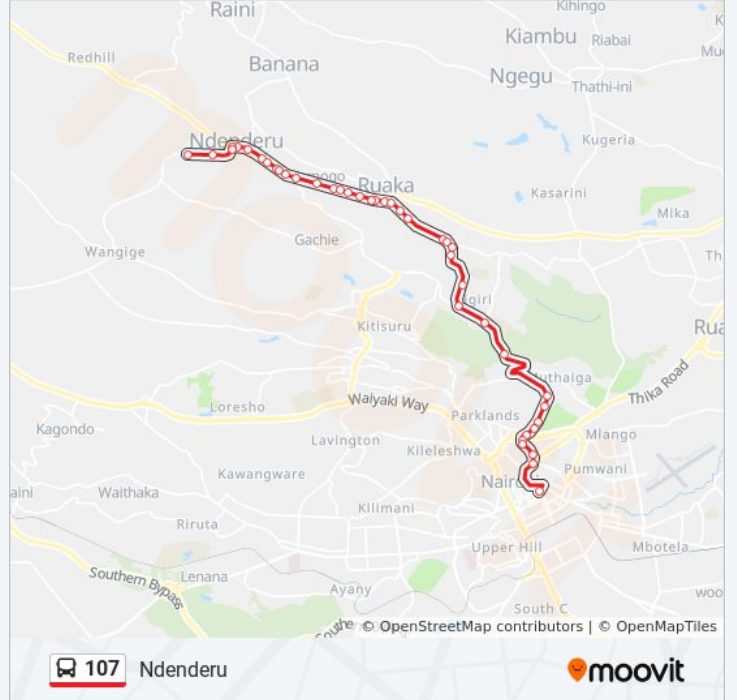

 107

Ndenderu

[View In Website Mode](#)

The 107 bus line (Ndenderu) has 2 routes. For regular weekdays, their operation hours are:

(1) Ndenderu: 6:00 AM - 8:56 PM (2) Odeon: 6:00 AM - 8:56 PM

Use the Moovit App to find the closest 107 bus station near you and find out when is the next 107 bus arriving.

Direction: Ndenderu

41 stops

[VIEW LINE SCHEDULE](#)

- Odeon
- Ngara Road
- Jamuhuri High School
- Stima Plaza
- Stima Plaza Stage
- Wambugu Road
- Aga Khan Academy
- Oilibya
- City Park
- 6th Parklands Avenue/Regal House/Kobil
- Belgian Embassy/Karura
- Un
- Redhill Road
- Village Market
- Karura/Runda
- Runda Estate Entrance
- Rosslyn Road
- Rosslyn Road/Karura Community Chapel
- Shakers/Rosslyn Gate
- Delta Petrol Station/ Brook Apartmens
- Ruaka Stage
- Ruaka Ack Church

107 bus Info

Direction: Ndenderu

Stops: 41

Trip Duration: 80 min

Line Summary:

- Ruaka Dc
- Ruaka Catholic Church
- Slaughter
- PM Flats/ Runda View
- PM Flats/ Runda View 2
- Mirai Court/Mifereji
- Komototho
- Gacharage Junction
- Rumenya
- Ambassadors Stage
- Ambassadors Entrance
- Christco Church
- Furaha/ Kag Ndenderu
- Ndenderu Stage
- Redeemed Ndenderu
- Ndenderu Junction
- Ndenderu Sda
- St.Annes
- Karura Mwisho

Direction: Odeon

33 stops

[VIEW LINE SCHEDULE](#)

- Karura Stage
- St. Annes (Kwa Daraja)
- St. Annesud
- Victory Gospel/Sda
- Ndenderu Junction
- Ndenderu Redeemed Gospel
- Ndenderu Stage
- Ndenderu Kwa Maduka
- Christco
- Ambassadors