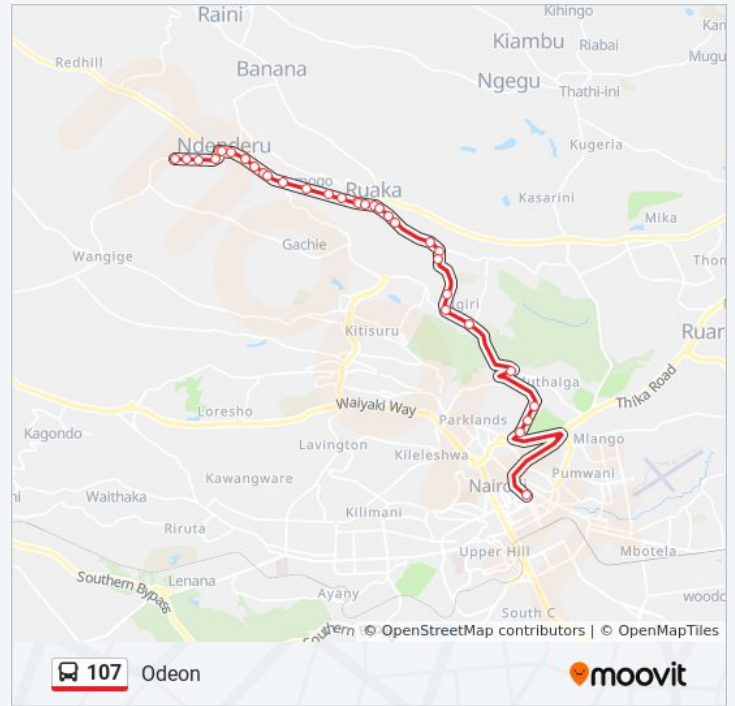

Line Summary:

Ambassadors Stage

Rumenya

Mifereji/God's Ability

PM Flats

Joyland

Slaughter

Ruaka Catholic Church Entrance

Ruaka Redeemed Gospel Church

Cooperative Bank Ruaka

Ruaka/Banana Junction

Delta Petrol Station Ruaka

Movers/Rosslyn Centre

Rosslyn Road/Karura Community Chapel

Runda Estate Entrance

Runda/Karura Carwash

Village Market

Redhill Road Junction

Un

Muthaiga Shopping Centre

Total/City Park

3rd Parklands Avenue/ Aga Kan Hospital Junction

Aga Khan Academy

Odeon

107 bus time schedules and route maps are available in an offline PDF at moovitapp.com. Use the [Moovit App](#) to see live bus times, train schedule or subway schedule, and step-by-step directions for all public transit in Nairobi.

[About Moovit](#) · [MaaS Solutions](#) · [Supported Countries](#) · [Mooviter Community](#)

© 2023 Moovit - All Rights Reserved

Check Live Arrival Times