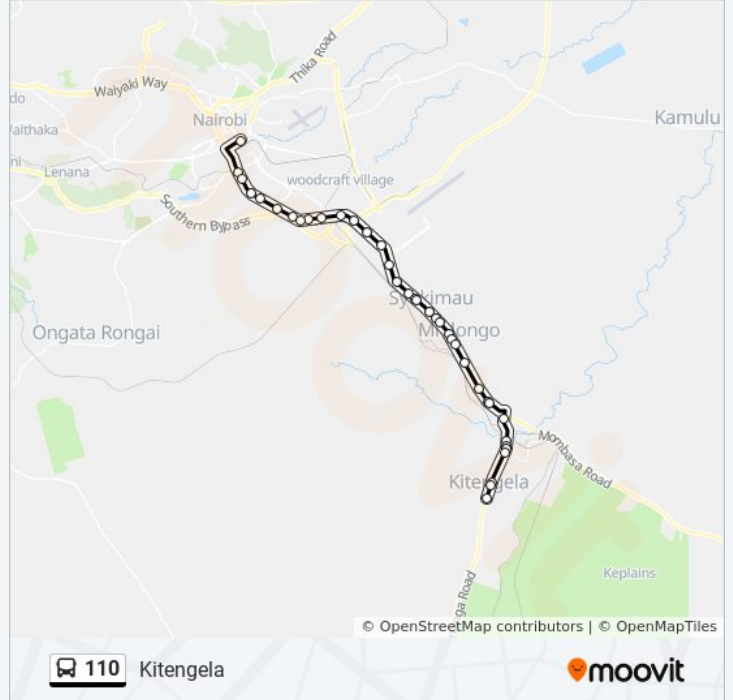

110 bus Info

Direction: Kitengela

Stops: 37

Trip Duration: 73 min

Line Summary:

Tops/Stage Ya Juu

Mlolongo

Petma/Mlolongo Chini

Village

Epz

Tosha

Kitengela

Direction: Railways Uchumi

38 stops

[VIEW LINE SCHEDULE](#)

Kitengela