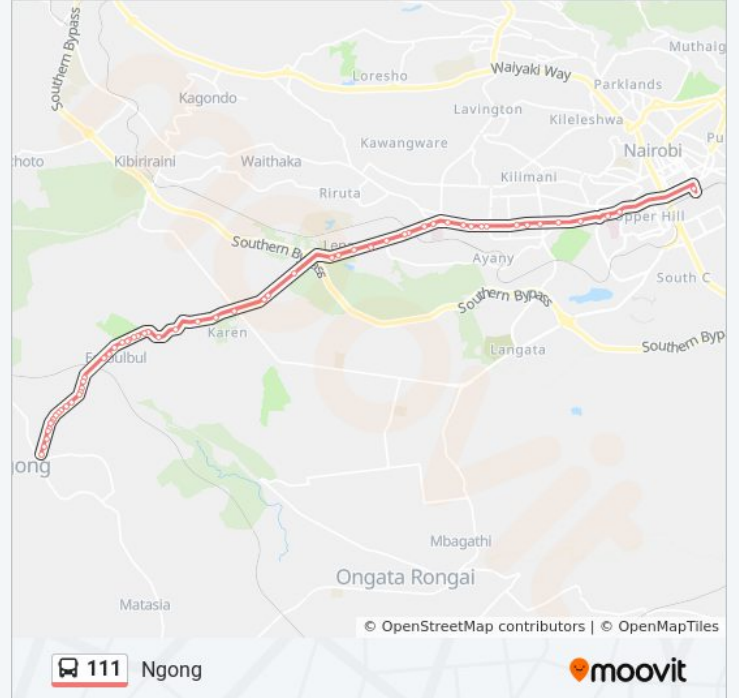

Miotoni

Christophers

Kwa Farasi

Karen

Windy Ridge/Group Africa

Westwood/Defense College

Mbagathi/Kephis

Kcb Community

Shade Hotel

Shade Hotel

Jogoo

Jogoo/Kbc

Maasai High School

Hekima

Umoja

Bumps/Pcea

Bulbul

Bulbul Kanisani(Catholic Church)

Elsi Place

Kwa Muchina

Naivas/ Vet

Kenvic

Nyali House

Karmu House

Universal

Garage

Zambia

Carwash

Perminus

Venessa

Sportman

Coutry Club

Kenol