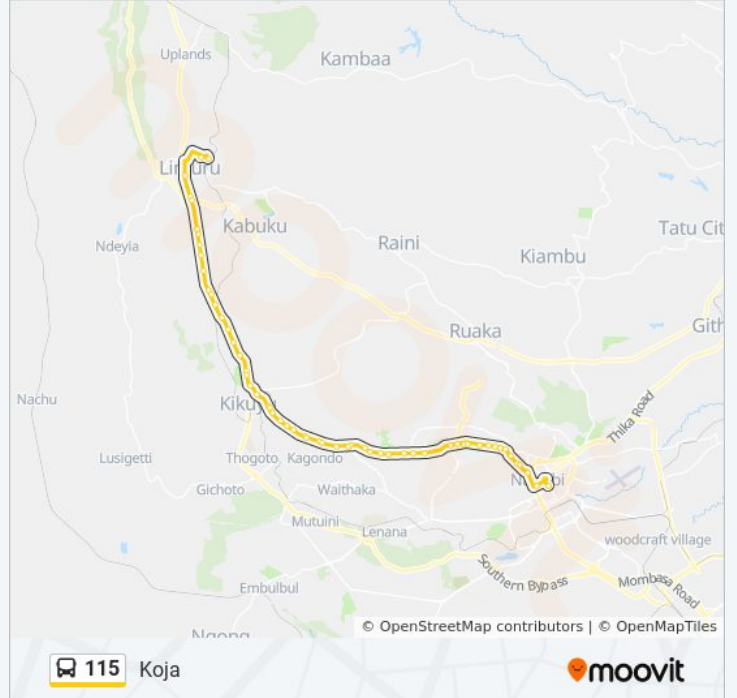

## 115 bus Time Schedule

Koja Route Timetable:

Sunday	6:00 AM - 8:55 PM
Monday	6:00 AM - 8:55 PM
Tuesday	6:00 AM - 8:55 PM
Wednesday	6:00 AM - 8:55 PM
Thursday	6:00 AM - 8:55 PM
Friday	6:00 AM - 8:55 PM
Saturday	6:00 AM - 8:55 PM

## 115 bus Info

**Direction:** Koja

**Stops:** 57

**Trip Duration:** 115 min

**Line Summary:**

Kampala  
Rungiri  
Regen  
Muthiga  
Muthiga  
Kinoo  
Kinoo  
87  
Wanjimi  
Cooperation  
Uthiru  
Uthiru  
Mariguini  
Kabete Pp  
N  
Thing'O  
Mountain  
Heshima Supermarket  
Cck  
Nairobi School  
Kari/James Gichuru  
Kabete Barracks  
Apdk  
Njuguna's  
Westlands Dc  
Church Road/Westlands Primary School  
Lion's Place  
St. Marks Church  
Gama Pinto Road  
Westlands Stage  
Eden Square  
Chiromo  
Museum

Main Campus

Koja Terminus

**Direction: Limuru**

41 stops

[VIEW LINE SCHEDULE](#)

Koja Terminus

Chiromo

Chiromo

**115 bus Info**

**Direction:** Limuru

**Stops:** 41

**Trip Duration:** 76 min

**Line Summary:**

Muguga

Ika Ithano

Ika Ithano