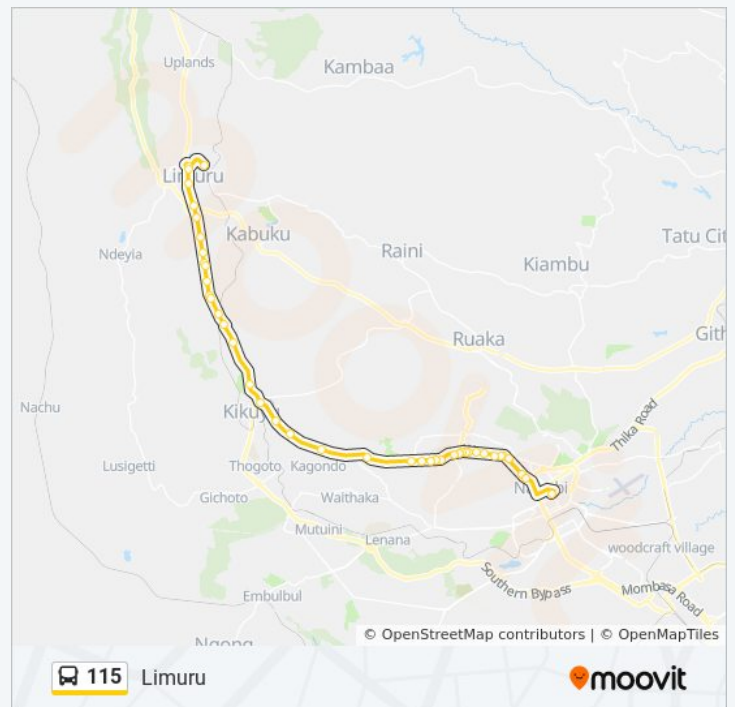

115

Koja

[View In Website Mode](#)

The 115 bus line (Koja) has 2 routes. For regular weekdays, their operation hours are:

(1) Koja: 6:00 AM - 8:55 PM(2) Limuru: 6:00 AM - 8:55 PM

Use the Moovit App to find the closest 115 bus station near you and find out when is the next 115 bus arriving.

**115 bus Time Schedule**

Limuru Route Timetable:

Sunday	6:00 AM - 8:55 PM
Monday	6:00 AM - 8:55 PM
Tuesday	6:00 AM - 8:55 PM
Wednesday	6:00 AM - 8:55 PM
Thursday	6:00 AM - 8:55 PM
Friday	6:00 AM - 8:55 PM
Saturday	6:00 AM - 8:55 PM

**115 bus Info**

**Direction:** Limuru

**Stops:** 41

**Trip Duration:** 76 min

**Line Summary:**

Muguga

Ika Ithano

Ika Ithano