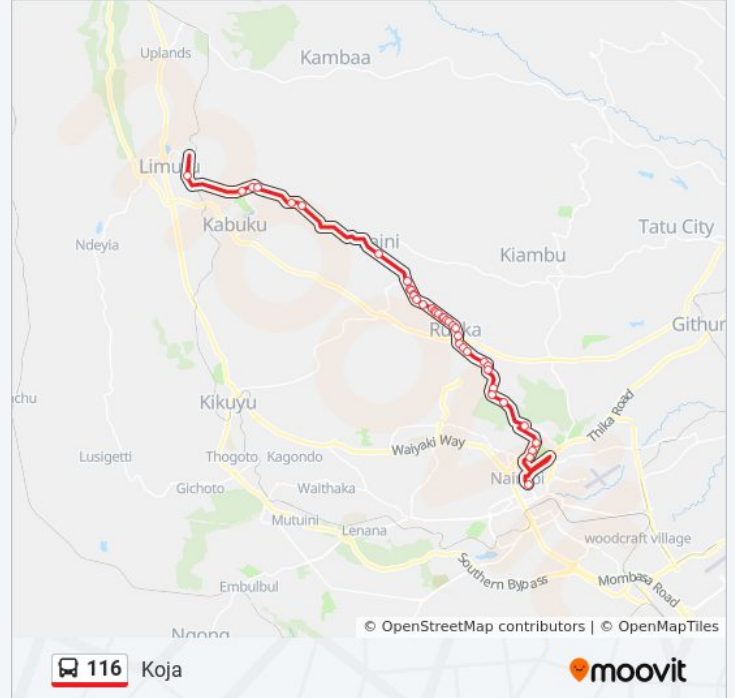

**116 bus Info**

**Direction:** Koja

**Stops:** 39

**Trip Duration:** 78 min

**Line Summary:**

Guango

Pefa/All Nations/Muchatha

Gathanga Stage

Redhill Road Junction

Un

Muthaiga Shopping Centre

Total/City Park

3rd Parklands Avenue/ Aga Kan Hospital Junction

Aga Khan Academy

Koja Terminus

**Direction: Limuru**

49 stops

[VIEW LINE SCHEDULE](#)

Koja Terminus

Jamuhuri High School

Stima Plaza

Stima Plaza Stage

Wambugu Road

Aga Khan Academy