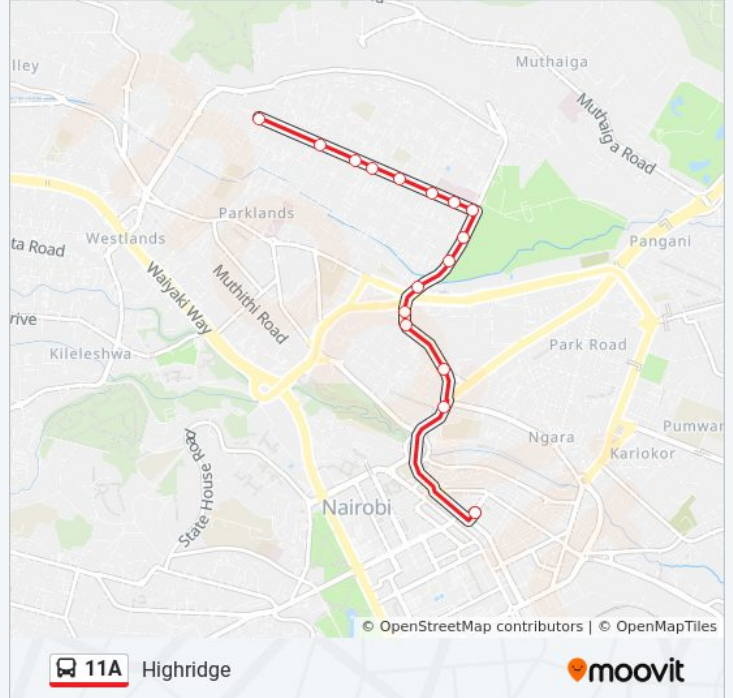

Direction: Highridge

16 stops

[VIEW LINE SCHEDULE](#)

Odeon
Ngara Road
Jamuhuri High School
Stima Plaza
Stima Plaza Stage
Wambugu Road
Aga Khan Academy
Oilibya
Aga Khan Hospital Junction
Aga Khan Hospital Stage
Aga Khan Hospital Entrance
Arya Girls' Secondary School
Nakumatt/Post Office
Amani Plaza/Almond Court
Nish Raaj Estate
Kwa Mosque/Highridge Mwisho

11A bus Time Schedule

Highridge Route Timetable:

Sunday	6:00 AM - 8:56 PM
Monday	6:00 AM - 8:56 PM
Tuesday	6:00 AM - 8:56 PM
Wednesday	6:00 AM - 8:56 PM
Thursday	6:00 AM - 8:56 PM
Friday	6:00 AM - 8:56 PM
Saturday	6:00 AM - 8:56 PM

11A bus Info

Direction: Highridge

Stops: 16

Trip Duration: 30 min

Line Summary:

Direction: Odeon

10 stops

[VIEW LINE SCHEDULE](#)

- Nish Raaj Estate/Kusi Lane
- Coca Cola Depot
- Nakumatt Stage
- Arya Girls' Secondary School
- Aga Khan Hospital Entrance
- Aga Khan Hospital Stage
- Aga Khan Hospital Stage 2
- 3rd Parklands Avenue/ Aga Kan Hospital Junction
- Aga Khan Academy
- Odeon