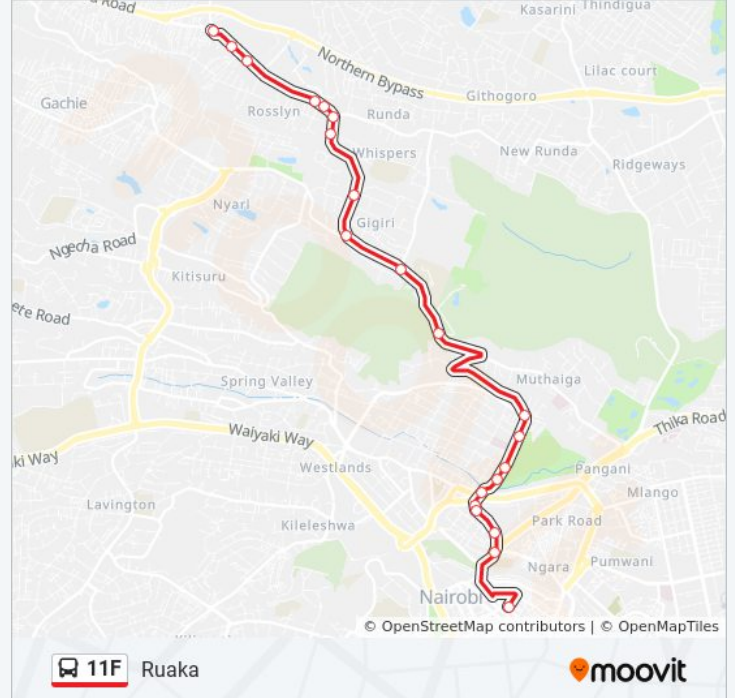

Direction: Odeon

15 stops

[VIEW LINE SCHEDULE](#)

Cooperative Bank Ruaka
Ruaka/Banana Junction
Delta Petrol Station Ruaka
Movers/Rossllyn Centre
Rossllyn Road/Karura Community Chapel
Runda Estate Entrance
Runda/Karura Carwash
Village Market
Redhill Road Junction
Un
Muthaiga Shopping Centre
Total/City Park
3rd Parklands Avenue/ Aga Kan Hospital Junction
Aga Khan Academy
Odeon

11F bus Info

Direction: Ruaka

Stops: 21

Trip Duration: 40 min

Line Summary:

Shakers/Rosslyn Gate

Delta Petrol Station/ Brook Apartments

Ruaka Stage