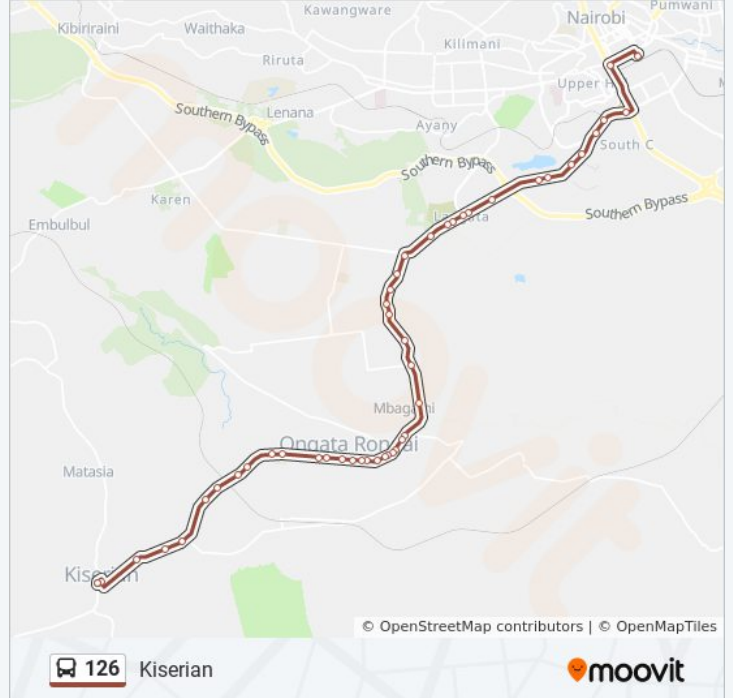

Kanisani/Pcea

Rimpa

Nalepo

Kiserian Girls/Kwa Maji

Kiserian Market/Terminus

Kiserian

Kiserian Market/Terminus

Direction: Railways

62 stops

[VIEW LINE SCHEDULE](#)

Kiserian

Triangle

Gichagi

126 bus Time Schedule

Railways Route Timetable:

Sunday	6:00 AM - 8:55 PM
Monday	6:00 AM - 8:55 PM
Tuesday	6:00 AM - 8:55 PM
Wednesday	6:00 AM - 8:55 PM