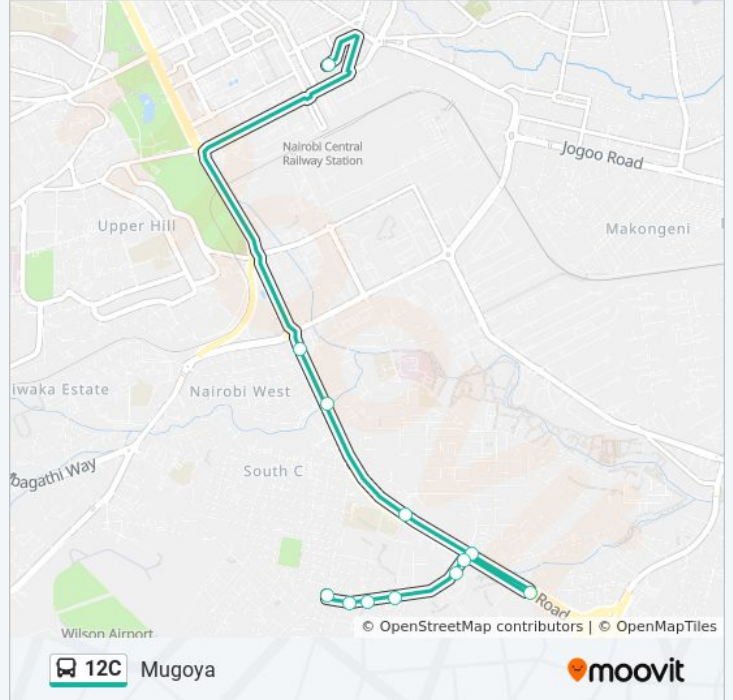

Direction: Bus Station

18 stops

[VIEW LINE SCHEDULE](#)

- Mugoya
- Kma Estate
- Mugoya Phase 1
- Mow
- Cid Training School
- Rumi Road/Ngara Sports Club
- Shee Ambaji Temple
- South C Turnoff/Water
- Madina Shops
- Southern First Assemblies Of God
- Mosque
- Milele Nairobi Pcea Headquarters
- Mama Ngina Children's Home
- Kenol/South C Gardens
- South C Shopping Centre
- Kongoni Primary School
- Makaburini
- Bus Station

12C bus Info

Direction: Bus Station

Stops: 18

Trip Duration: 36 min

Line Summary:

Direction: Mugoya

12 stops

[VIEW LINE SCHEDULE](#)

Redcross/Kipi

Kirdi/Southend Estate

Akila/Akila Police Post

Container/New Apostolic Church

12C bus Time Schedule

Mugoya Route Timetable:

Sunday	6:00 AM - 8:55 PM
Monday	6:00 AM - 8:55 PM
Tuesday	6:00 AM - 8:55 PM
Wednesday	6:00 AM - 8:55 PM
Thursday	6:00 AM - 8:55 PM
Friday	6:00 AM - 8:55 PM
Saturday	6:00 AM - 8:55 PM

12C bus Info

Direction: Mugoya

Stops: 12

Trip Duration: 24 min

Line Summary:

12C bus time schedules and route maps are available in an offline PDF at moovitapp.com. Use the [Moovit App](#) to see live bus times, train schedule or subway schedule, and step-by-step directions for all public transit in Nairobi.