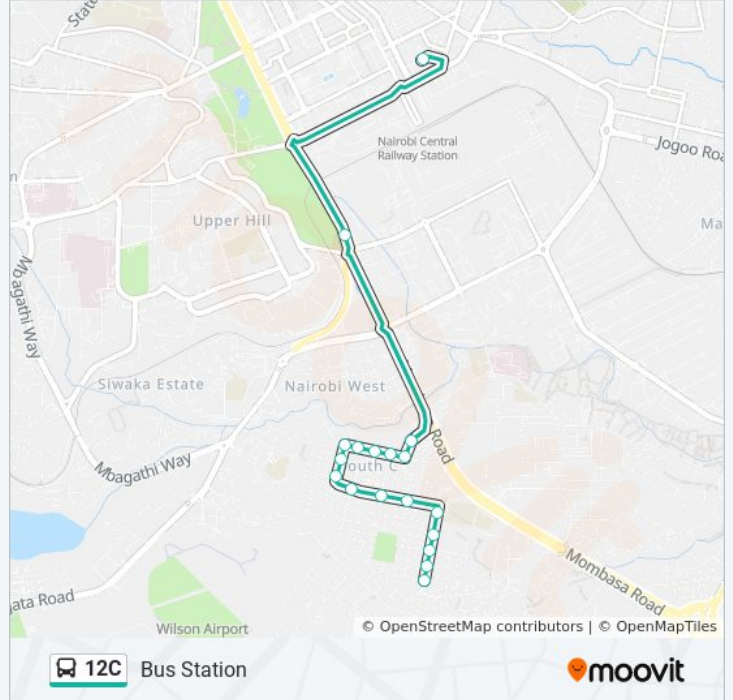

Bus Station

[View In Website Mode](#)

The 12C bus line (Bus Station) has 2 routes. For regular weekdays, their operation hours are:

(1) Bus Station: 6:00 AM - 8:55 PM (2) Mugoya: 6:00 AM - 8:55 PM

Use the Moovit App to find the closest 12C bus station near you and find out when is the next 12C bus arriving.

Direction: Bus Station

18 stops

[VIEW LINE SCHEDULE](#)

- Mugoya
- Kma Estate
- Mugoya Phase 1
- Mow
- Cid Training School
- Rumi Road/Ngara Sports Club
- Shee Ambaji Temple
- South C Turnoff/Water
- Madina Shops
- Southern First Assemblies Of God
- Mosque
- Milele Nairobi Pcea Headquarters
- Mama Ngina Children's Home
- Kenol/South C Gardens
- South C Shopping Centre
- Kongoni Primary School
- Makaburini
- Bus Station

12C bus Time Schedule

Bus Station Route Timetable:

Sunday	6:00 AM - 8:55 PM
Monday	6:00 AM - 8:55 PM
Tuesday	6:00 AM - 8:55 PM
Wednesday	6:00 AM - 8:55 PM
Thursday	6:00 AM - 8:55 PM
Friday	6:00 AM - 8:55 PM
Saturday	6:00 AM - 8:55 PM

12C bus Info

Direction: Bus Station

Stops: 18

Trip Duration: 36 min

Line Summary:

Direction: Mugoya

12 stops

[VIEW LINE SCHEDULE](#)