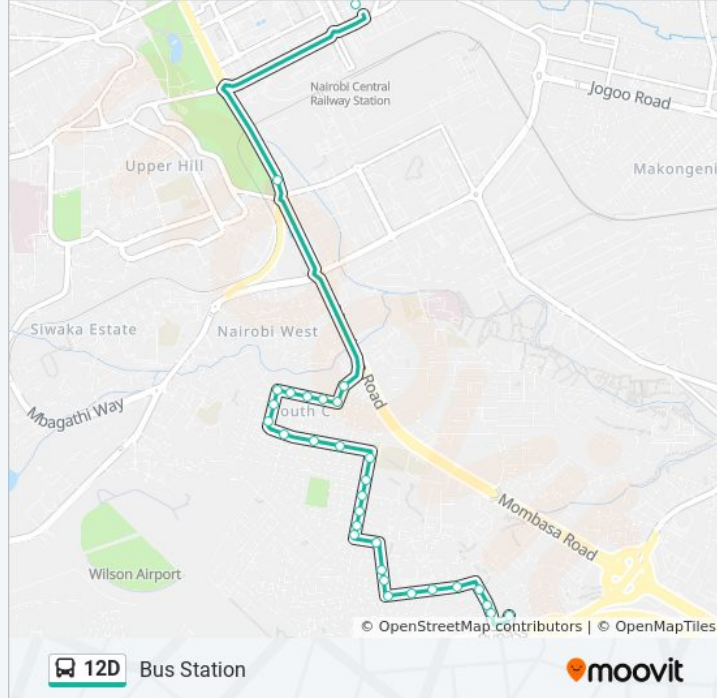

Shee Ambaji Temple

South C Turnoff/Water

Madina Shops

Southern First Assemblies Of God

Mosque

Milele Nairobi Pcea Headquarters

Mama Ngina Children's Home

Kenol/South C Gardens

South C Shopping Centre

Kongoni Primary School

Makaburini

Bus Station

12D bus time schedules and route maps are available in an offline PDF at moovitapp.com. Use the [Moovit App](#) to see live bus times, train schedule or subway schedule, and step-by-step directions for all public transit in Nairobi.

[About Moovit](#) • [MaaS Solutions](#) • [Supported Countries](#) • [Mooviter Community](#)

© 2023 Moovit - All Rights Reserved

Check Live Arrival Times