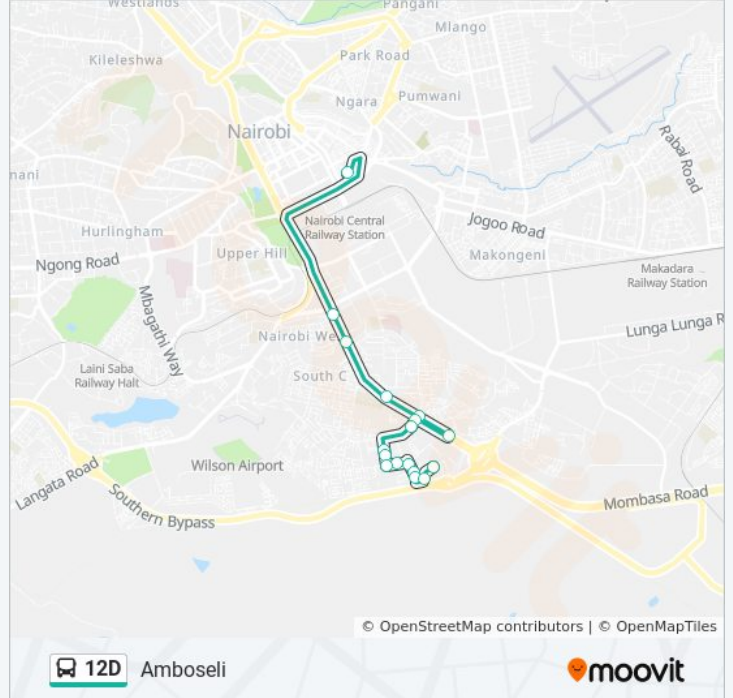

## Amboseli

[View In Website Mode](#)

The 12D bus line (Amboseli) has 2 routes. For regular weekdays, their operation hours are:

(1) Amboseli: 6:00 AM - 8:55 PM (2) Bus Station: 6:00 AM - 8:55 PM

Use the Moovit App to find the closest 12D bus station near you and find out when is the next 12D bus arriving.

### 12D bus Time Schedule

Amboseli Route Timetable:

Sunday	6:00 AM - 8:55 PM
Monday	6:00 AM - 8:55 PM
Tuesday	6:00 AM - 8:55 PM
Wednesday	6:00 AM - 8:55 PM
Thursday	6:00 AM - 8:55 PM
Friday	6:00 AM - 8:55 PM
Saturday	6:00 AM - 8:55 PM

### 12D bus Info

**Direction:** Amboseli

**Stops:** 17

**Trip Duration:** 34 min

**Line Summary:**

**Direction: Bus Station**

30 stops

[VIEW LINE SCHEDULE](#)

**12D bus Info**

**Direction:** Bus Station

**Stops:** 30

**Trip Duration:** 59 min

**Line Summary:**

Shee Ambaji Temple

South C Turnoff/Water

Madina Shops