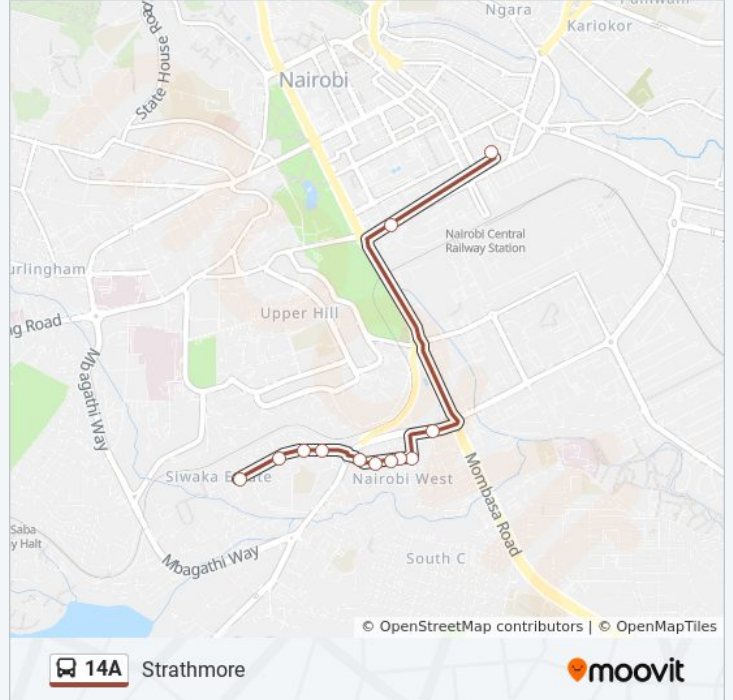

Direction: Bus Station

8 stops

[VIEW LINE SCHEDULE](#)

Strathmore University/Siwaka

7up

Madaraka Primary School

Madaraka Shopping Centre

Nyayo Stadium

Makaburini

Agip

Bus Station

14A bus Time Schedule

Bus Station Route Timetable:

Sunday	6:00 AM - 8:55 PM
Monday	6:00 AM - 8:55 PM
Tuesday	6:00 AM - 8:55 PM
Wednesday	6:00 AM - 8:55 PM
Thursday	6:00 AM - 8:55 PM
Friday	6:00 AM - 8:55 PM
Saturday	6:00 AM - 8:55 PM

Madaraka Shopping Centre

Nhc Flats/Madaraka Primary School

7up

Strathmore/Siwaka

14A bus Time Schedule

Strathmore Route Timetable:

Sunday	6:00 AM - 8:55 PM
Monday	6:00 AM - 8:55 PM
Tuesday	6:00 AM - 8:55 PM
Wednesday	6:00 AM - 8:55 PM
Thursday	6:00 AM - 8:55 PM
Friday	6:00 AM - 8:55 PM
Saturday	6:00 AM - 8:55 PM

14A bus Info

Direction: Strathmore

Stops: 12

Trip Duration: 22 min

Line Summary:

14A bus time schedules and route maps are available in an offline PDF at moovitapp.com. Use the [Moovit App](#) to see live bus times, train schedule or subway schedule, and step-by-step directions for all public transit in Nairobi.