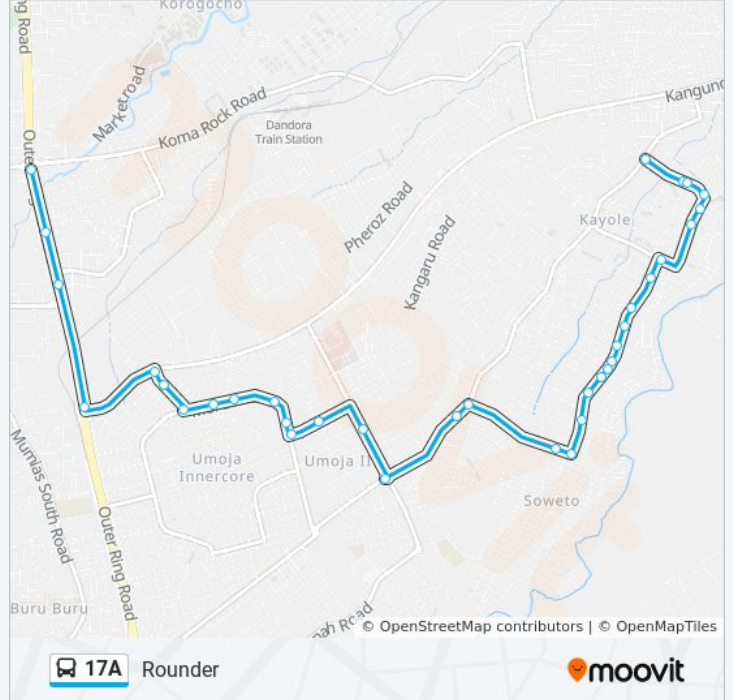

**17A bus Info**

**Direction:** Kayole

**Stops:** 27

**Trip Duration:** 52 min

**Line Summary:**

Kanisani

Kanisani

Tushauriane

Step 1

Calvary

**Direction: Rounder**

35 stops

[VIEW LINE SCHEDULE](#)

Kayole 1

Junction

Junction

Rounder Route Timetable:

Sunday	6:00 AM - 8:56 PM
Monday	6:00 AM - 8:56 PM
Tuesday	6:00 AM - 8:56 PM
Wednesday	6:00 AM - 8:56 PM
Thursday	6:00 AM - 8:56 PM
Friday	6:00 AM - 8:56 PM
Saturday	6:00 AM - 8:56 PM

**17A bus Info**

**Direction:** Rounder

**Stops:** 35

**Trip Duration:** 68 min

**Line Summary:**

Masimba  
Masimba  
Bee Centre/Roundabt  
Nasra Estate  
Umoja 2 Terminus  
Kwa Chief  
Kwa Chief  
Visa Place  
Olomboni Junction  
Peacock  
Junction  
Charina  
Umoja Junction  
Caltex  
Total  
Mayaka  
Rounda