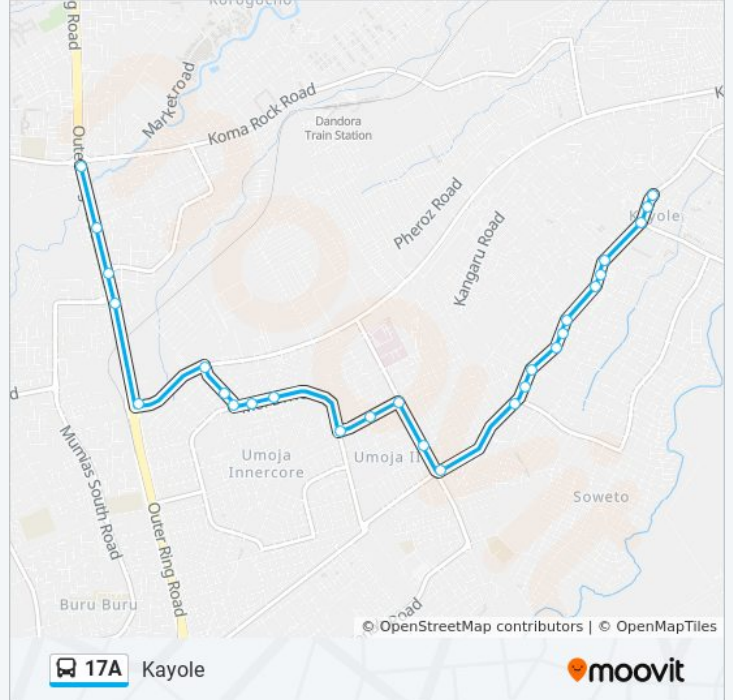

**Direction: Kayole**

27 stops

[VIEW LINE SCHEDULE](#)

- Rounda
- Mayaka
- Total
- Bridge
- Caltex
- Umoja Junction
- Charina
- Junction
- Peacock
- Olomboni Junction
- Kwa Chief
- Umoja 2
- Kayole Spine Junction
- Nasra Estate
- Bee Centre
- Masimba
- Masimba
- Nyama Villa
- Kwa D.O
- Rocks
- Rocks
- Pcea

**17A bus Info**

**Direction:** Kayole

**Stops:** 27

**Trip Duration:** 52 min

**Line Summary:**

Kanisani

Kanisani

Tushauriane

Step 1

Calvary

**Direction: Rounder**

35 stops

[VIEW LINE SCHEDULE](#)

Kayole 1

Junction

Junction

Rounder Route Timetable:

Sunday	6:00 AM - 8:56 PM
Monday	6:00 AM - 8:56 PM
Tuesday	6:00 AM - 8:56 PM
Wednesday	6:00 AM - 8:56 PM
Thursday	6:00 AM - 8:56 PM
Friday	6:00 AM - 8:56 PM
Saturday	6:00 AM - 8:56 PM