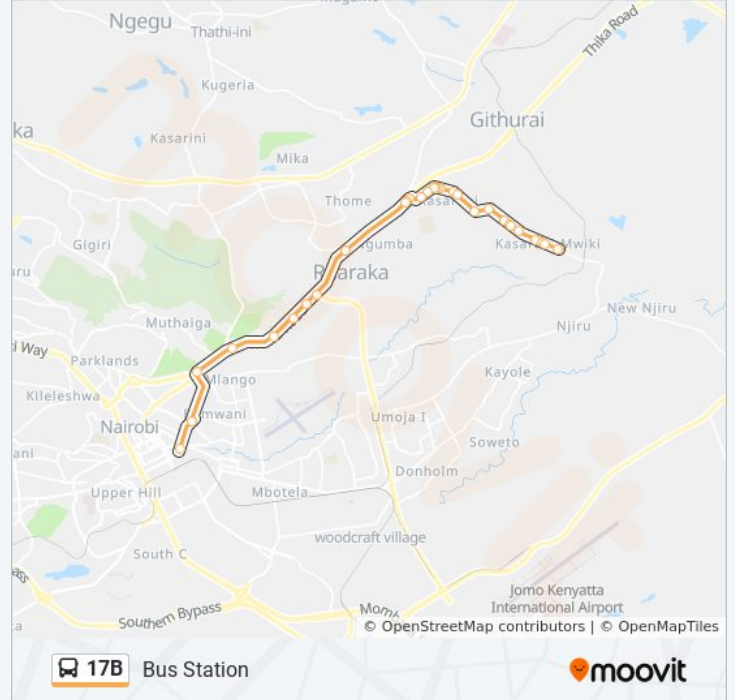

17B bus Info

Direction: Bus Station

Stops: 33

Trip Duration: 64 min

Line Summary:

Stadium

Stadium

Homeland In

All Sops

Drive In

Kca

Survey

Muthaiga

Pangani

Kariokor

Kaka

Direction: Mwiki

35 stops

[VIEW LINE SCHEDULE](#)

Kaka

Bus Station

19/60 Stage

Kariokor

Pangani

17B bus Info

Direction: Mwiki

Stops: 35

Trip Duration: 68 min

Line Summary:

Metro

Equity

Grand Point