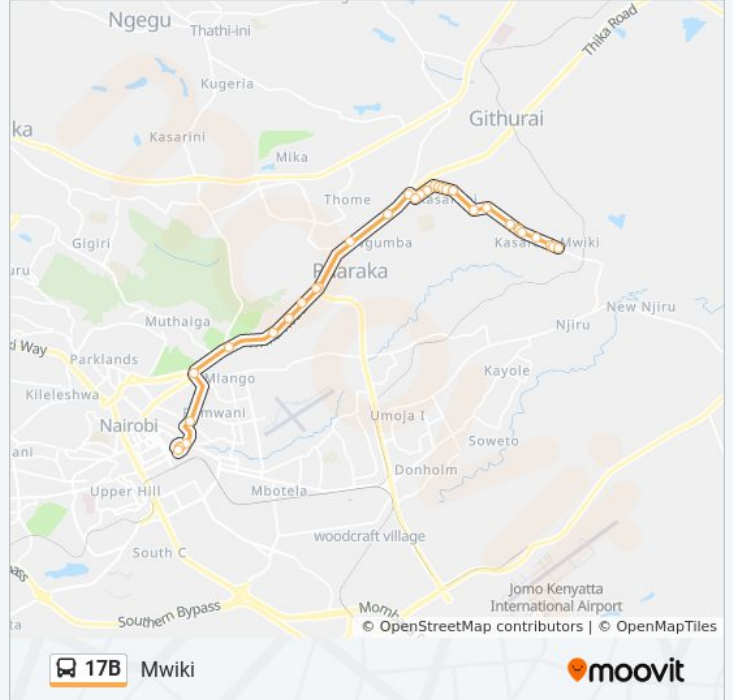

Metro

Equity

Grand Point

Danamark Flats

Seasons

Seasons

Stimmer Corner

Martanet

Huntas

Sunton

Sunton

Kwa Miti

Garage

Maji Mazuri

Kwa Mlima

Kwa Mlima

Mwiki

17B bus time schedules and route maps are available in an offline PDF at moovitapp.com. Use the [Moovit App](#) to see live bus times, train schedule or subway schedule, and step-by-step directions for all public transit in Nairobi.

[About Moovit](#) • [MaaS Solutions](#) • [Supported Countries](#) • [Mooviter Community](#)

© 2023 Moovit - All Rights Reserved

Check Live Arrival Times