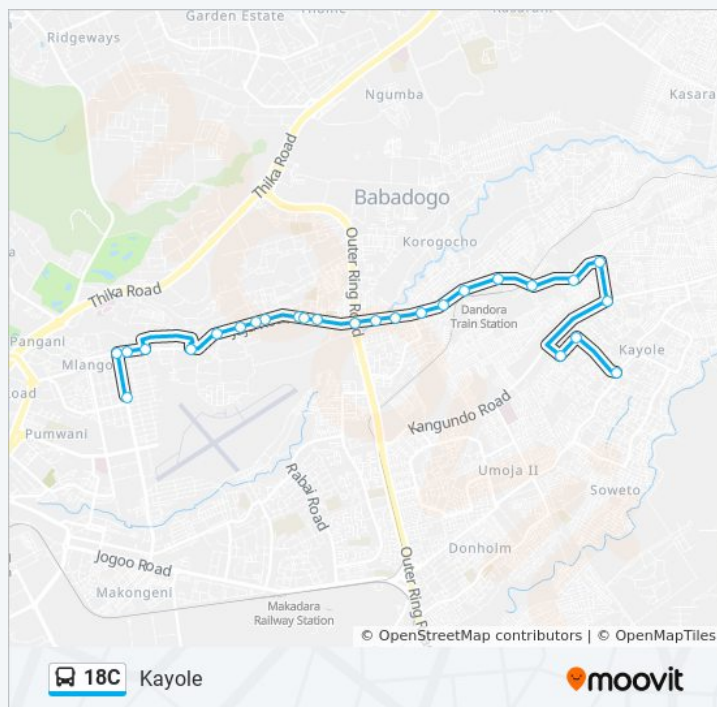

18C bus Info

Direction: Eastleigh

Stops: 41

Trip Duration: 80 min

Line Summary:

- Ogopa Stage
- Saika
- Mowlem Police Post
- Tononoka
- Aic
- Total
- Senior
- Wamwaris
- Mutarakwa Road
- Kwa Mbao
- Raunda
- Flats
- Base
- Kwa Chief
- N 10
- Moi Airforces Stage
- Jay Community
- St.Teresa
- Eastleigh

Direction: Kayole

26 stops

[VIEW LINE SCHEDULE](#)

- Eastleigh
- St Teresa
- Albadr
- Mathare Worship
- Bh
- Agip
- Number 10
- Thayo
- Kwa Chief
- Base

18C bus Time Schedule

Kayole Route Timetable:

Sunday	6:00 AM - 8:56 PM
Monday	6:00 AM - 8:56 PM
Tuesday	6:00 AM - 8:56 PM
Wednesday	6:00 AM - 8:56 PM
Thursday	6:00 AM - 8:56 PM
Friday	6:00 AM - 8:56 PM
Saturday	6:00 AM - 8:56 PM

18C bus Info

Direction: Kayole

Stops: 26

Trip Duration: 50 min

Line Summary:

Flats

Johnsaga

Rounder

Maili Saba

Junction-Komarock Road N Kangundo

Phase 4/View Park

Rounda

Kanisani

18C bus time schedules and route maps are available in an offline PDF at moovitapp.com. Use the [Moovit App](#) to see live bus times, train schedule or subway schedule, and step-by-step directions for all public transit in Nairobi.