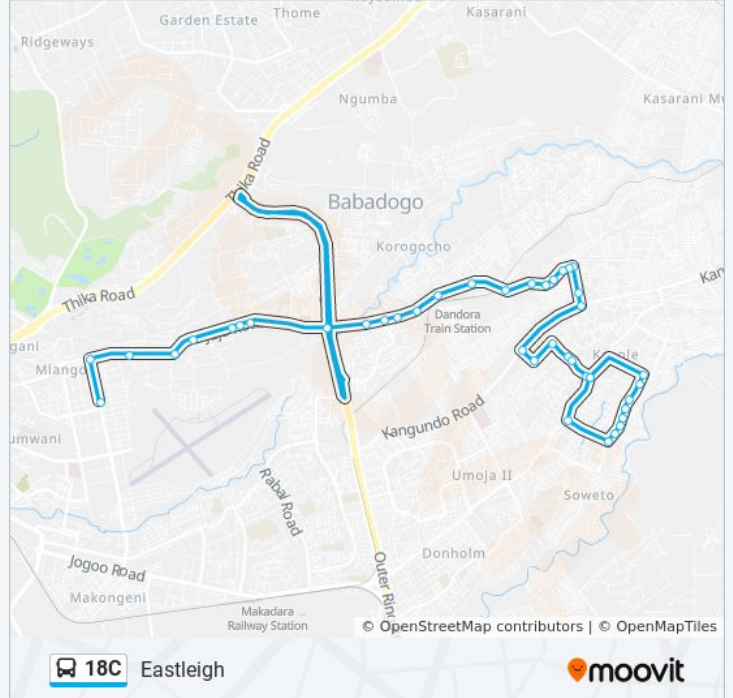

Direction: Eastleigh

41 stops

[VIEW LINE SCHEDULE](#)

Kanisani

Kona

Diesel

Kwa Chief

Sabasaba

18C bus Info

Direction: Eastleigh

Stops: 41

Trip Duration: 80 min

Line Summary:

- Ogopa Stage
- Saika
- Mowlem Police Post
- Tononoka
- Aic
- Total
- Senior
- Wamwaris
- Mutarakwa Road
- Kwa Mbao
- Raunda
- Flats
- Base
- Kwa Chief
- N 10
- Moi Airforces Stage
- Jay Community
- St.Teresa
- Eastleigh

Direction: Kayole

26 stops

[VIEW LINE SCHEDULE](#)

- Eastleigh
- St Teresa
- Albadr
- Mathare Worship
- Bh
- Agip
- Number 10
- Thayo
- Kwa Chief
- Base

18C bus Time Schedule

Kayole Route Timetable:

Sunday	6:00 AM - 8:56 PM
Monday	6:00 AM - 8:56 PM
Tuesday	6:00 AM - 8:56 PM
Wednesday	6:00 AM - 8:56 PM
Thursday	6:00 AM - 8:56 PM
Friday	6:00 AM - 8:56 PM
Saturday	6:00 AM - 8:56 PM

18C bus Info

Direction: Kayole

Stops: 26

Trip Duration: 50 min

Line Summary:

Flats

Johnsaga

Rounder