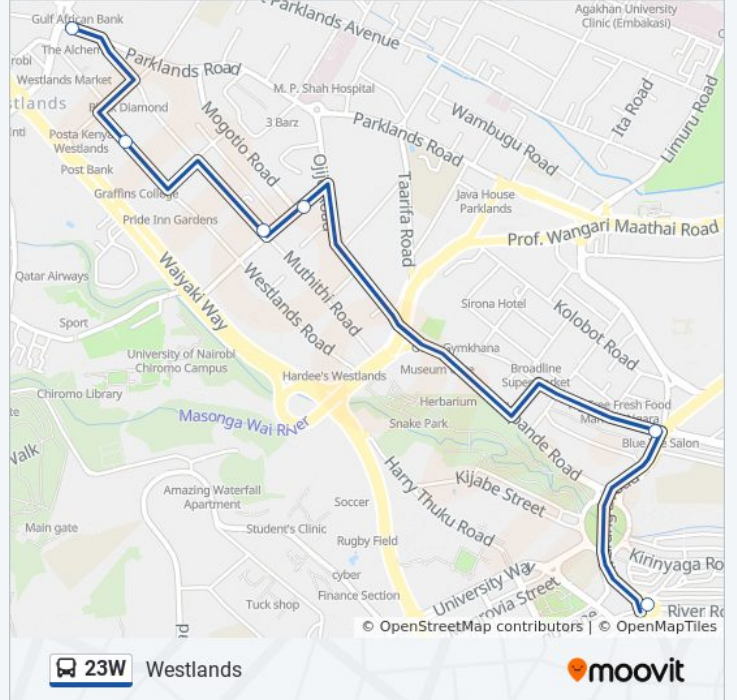

23W

Koja

View In Website Mode

The 23W bus line (Koja) has 2 routes. For regular weekdays, their operation hours are:

(1) Koja: 6:00 AM - 8:56 PM(2) Westlands: 6:00 AM - 8:56 PM

Use the Moovit App to find the closest 23W bus station near you and find out when is the next 23W bus arriving.

**23W bus Info**

**Direction:** Koja

**Stops:** 4

**Trip Duration:** 12 min

**Line Summary:**

**Direction: Westlands**

6 stops

[VIEW LINE SCHEDULE](#)

- Koja Terminus
- Fig Tree
- K1 Club
- Agha Khan Hospital
- Graffins College
- Westlands Terminal

**23W bus Time Schedule**

Westlands Route Timetable:

Sunday	6:00 AM - 8:56 PM
Monday	6:00 AM - 8:56 PM
Tuesday	6:00 AM - 8:56 PM
Wednesday	6:00 AM - 8:56 PM
Thursday	6:00 AM - 8:56 PM
Friday	6:00 AM - 8:56 PM
Saturday	6:00 AM - 8:56 PM

**23W bus Info**

**Direction:** Westlands

**Stops:** 6

**Trip Duration:** 12 min

**Line Summary:**

23W bus time schedules and route maps are available in an offline PDF at [moovitapp.com](https://moovitapp.com). Use the [Moovit App](#) to see live bus times, train schedule or subway schedule, and step-by-step directions for all public transit in Nairobi.