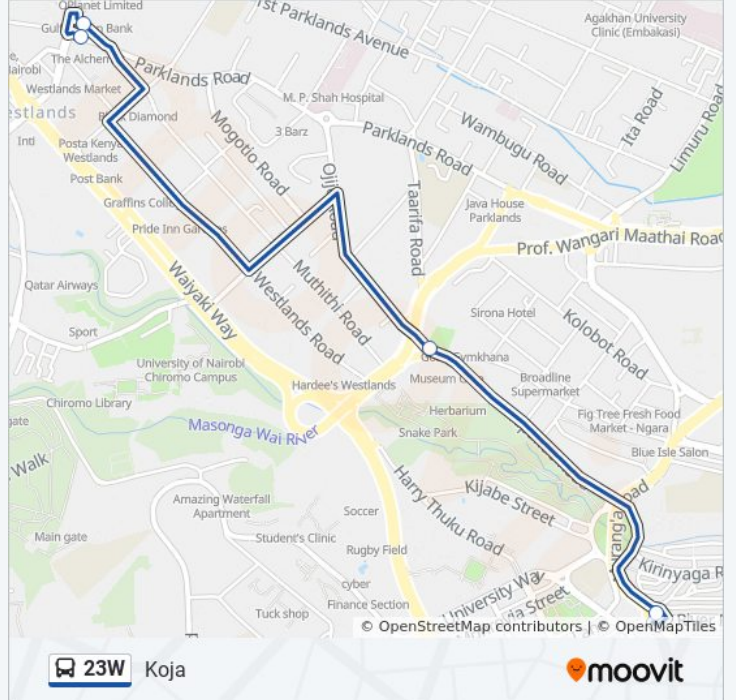

23W

Koja

View In Website Mode

The 23W bus line (Koja) has 2 routes. For regular weekdays, their operation hours are:

(1) Koja: 6:00 AM - 8:56 PM(2) Westlands: 6:00 AM - 8:56 PM

Use the Moovit App to find the closest 23W bus station near you and find out when is the next 23W bus arriving.

**Direction: Koja**

4 stops

[VIEW LINE SCHEDULE](#)

Westlands Terminal

Westlands Terminal

Museum

Koja Terminus

**23W bus Time Schedule**

**23W bus Info**

**Direction:** Koja

**Stops:** 4

**Trip Duration:** 12 min

**Line Summary:**

**Direction: Westlands**

6 stops

[VIEW LINE SCHEDULE](#)

- Koja Terminus
- Fig Tree
- K1 Club
- Agha Khan Hospital
- Graffins College
- Westlands Terminal

**23W bus Time Schedule**

Westlands Route Timetable:

Sunday	6:00 AM - 8:56 PM
Monday	6:00 AM - 8:56 PM
Tuesday	6:00 AM - 8:56 PM
Wednesday	6:00 AM - 8:56 PM
Thursday	6:00 AM - 8:56 PM
Friday	6:00 AM - 8:56 PM
Saturday	6:00 AM - 8:56 PM