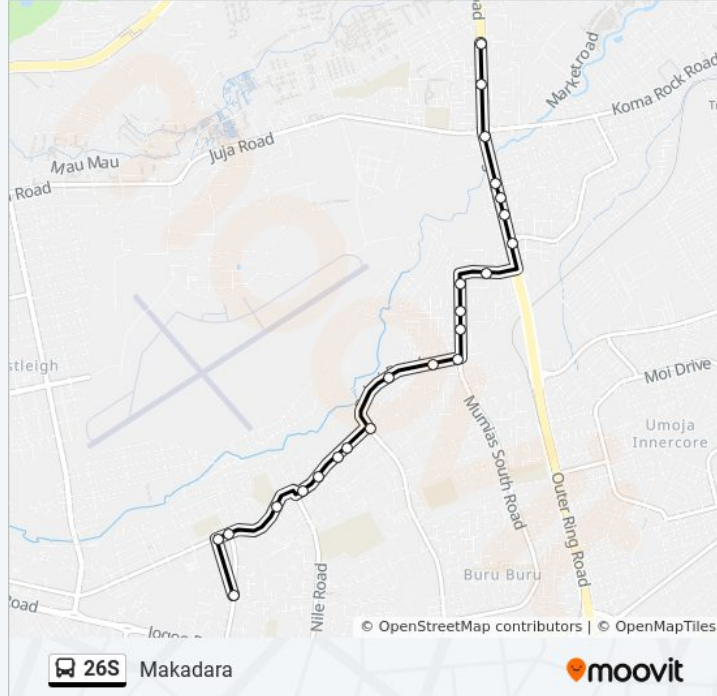

Jerusalem Shopping Centre

Dr. Livingstone Primary School

Kag Bahati

Bahati Stage

Aquinas

26S bus time schedules and route maps are available in an offline PDF at moovitapp.com. Use the [Moovit App](#) to see live bus times, train schedule or subway schedule, and step-by-step directions for all public transit in Nairobi.

[About Moovit](#) • [MaaS Solutions](#) • [Supported Countries](#) • [Mooviter Community](#)

© 2023 Moovit - All Rights Reserved

Check Live Arrival Times