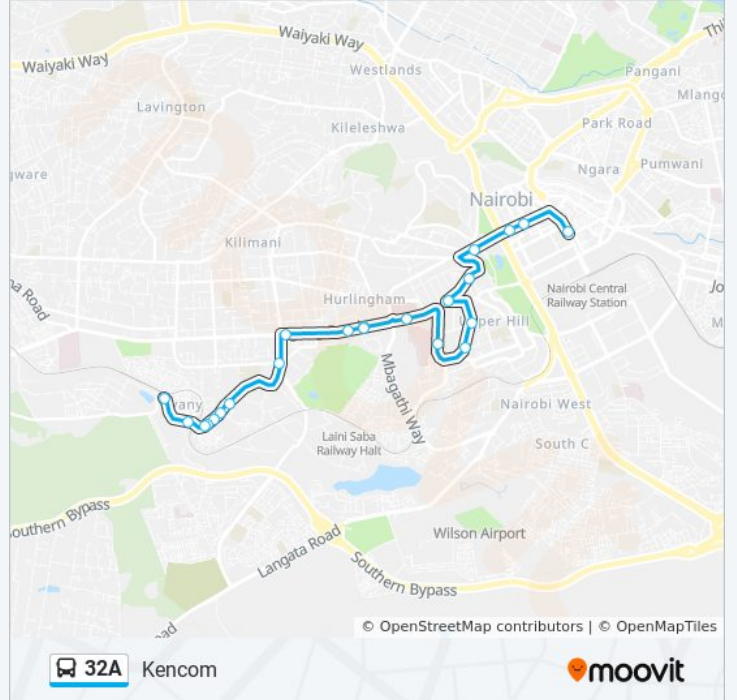

Serena

Gpo

I&M

Ambassadeur

32A bus time schedules and route maps are available in an offline PDF at moovitapp.com. Use the [Moovit App](#) to see live bus times, train schedule or subway schedule, and step-by-step directions for all public transit in Nairobi.

[About Moovit](#) • [MaaS Solutions](#) • [Supported Countries](#) • [Mooviter Community](#)

© 2023 Moovit - All Rights Reserved

Check Live Arrival Times