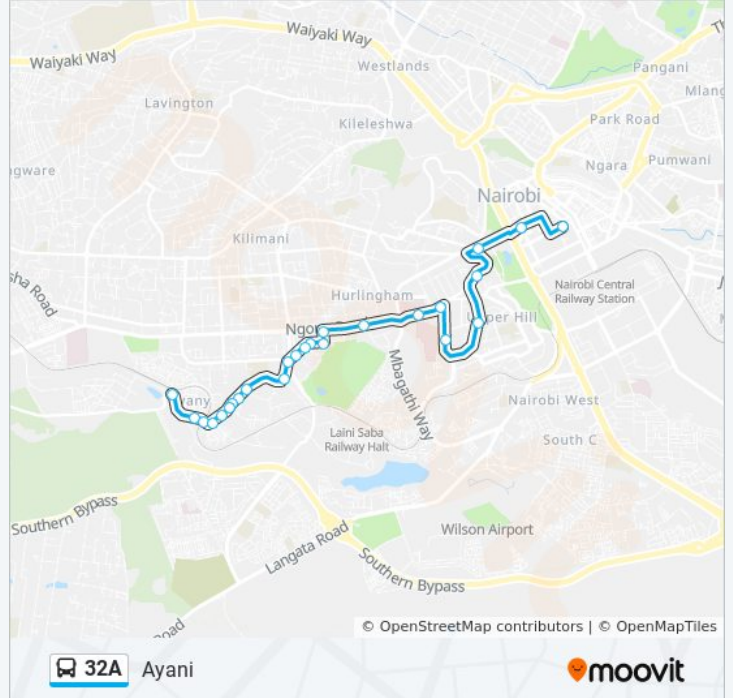

## Direction: Ayani

25 stops

[VIEW LINE SCHEDULE](#)

Kencom

Gpo

Serena

Community

Old Mutual

## 32A bus Info

**Direction:** Ayani

**Stops:** 25

**Trip Duration:** 48 min

**Line Summary:**

Olympic Primary School Stage

Equity Ayani

Ayani

**Direction: Kencom**

22 stops

[VIEW LINE SCHEDULE](#)

Ayani

Equity Ayani

Olympic Primary School

Olympic Primary School

Fort Jesus