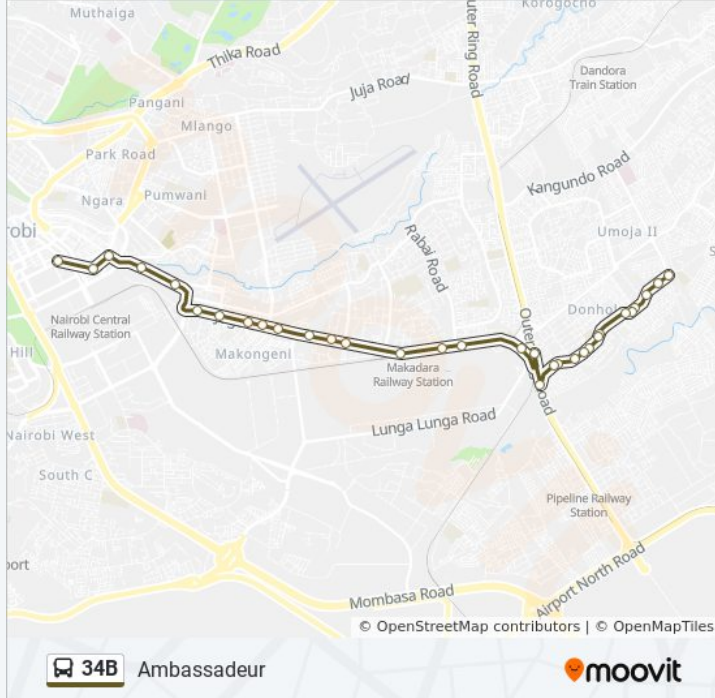

Use the Moovit App to find the closest 34B bus station near you and find out when is the next 34B bus arriving.

Direction: Ambassadeur

32 stops

[VIEW LINE SCHEDULE](#)

Jacaranda
Phase 8
Tuskys
Phase 5
Phase 5
Harambee Sacco
Epren Academy
Epren Academy
Tumaini
Savanna
Mara Savanna
Kisumu Ndogo
Kisumu Ndogo
Caltex
Doni
Donholm Roundabout
Tom Mboya Hall
Hamza
Total Jogoo Road
Makadara
Uchumi Jogoo Road
Posta

34B bus Info

Direction: Ambassadeur

Stops: 32

Trip Duration: 62 min

Line Summary:

Church Army

Makongeni

Maziwa

Kaloleni

City Stadium Stage

Nacico

Country Bus

Salvation Army

Bus Station

Kencom

Direction: Jacaranda

23 stops

[VIEW LINE SCHEDULE](#)

Ambassadeur

City Stadium Stage

Shauri Moyo

Maziwa

Rikana

Church Army