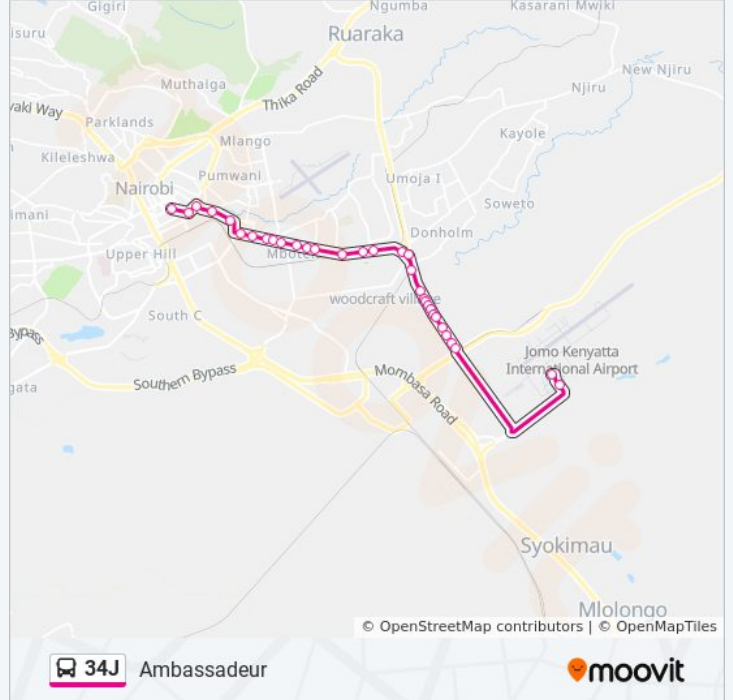

Direction: Ambassadeur

32 stops

[VIEW LINE SCHEDULE](#)

Passenger Boarding

Airport Town Stage

Rounda/Taj

Connection

Chemist

34J bus Info

Direction: Ambassadeur

Stops: 32

Trip Duration: 62 min

Line Summary:

Church Army

Makongeni

Maziwa

Kaloleni

City Stadium Stage

Nacico

Country Bus

Salvation Army

Bus Station

Kencom

Direction: Jkia

27 stops

[VIEW LINE SCHEDULE](#)

Ambassadeur

City Stadium Stage

Shauri Moyo

Maziwa

Rikana

Church Army