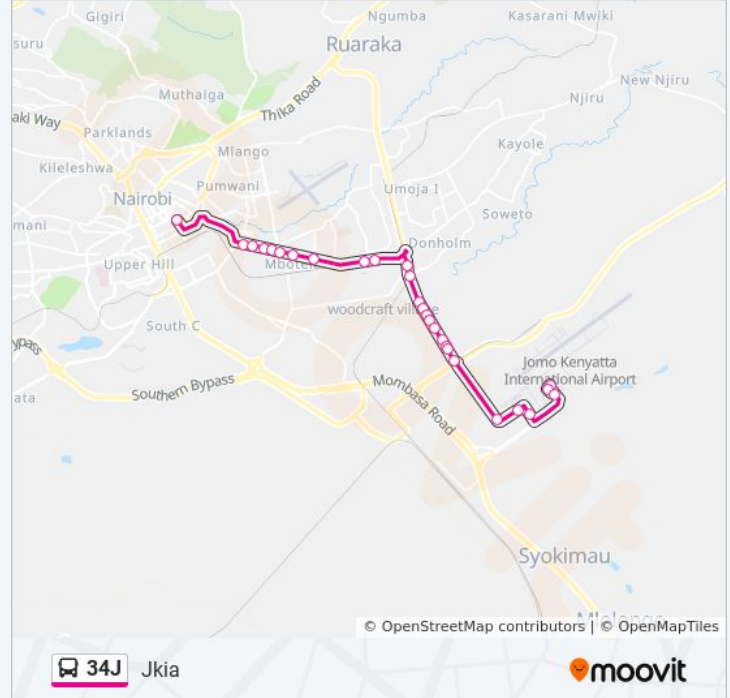

 34J

Ambassadeur

[View In Website Mode](#)

The 34J bus line (Ambassadeur) has 2 routes. For regular weekdays, their operation hours are:

(1) Ambassadeur: 6:00 AM - 8:56 PM (2) Jkia: 6:00 AM - 8:56 PM

Use the Moovit App to find the closest 34J bus station near you and find out when is the next 34J bus arriving.

Direction: Ambassadeur

32 stops

[VIEW LINE SCHEDULE](#)

Passenger Boarding

Airport Town Stage

Rounda/Taj

Connection

Chemist

34J bus Info

Direction: Jkia

Stops: 27

Trip Duration: 52 min

Line Summary:

Chemist

Spinners

Rounda

Transgobal

Cargo

Nas

Passenger Drop Off

Passenger Drop Off 1

Passenger Boarding

34J bus time schedules and route maps are available in an offline PDF at moovitapp.com. Use the [Moovit App](#) to see live bus times, train schedule or subway schedule, and step-by-step directions for all public transit in Nairobi.