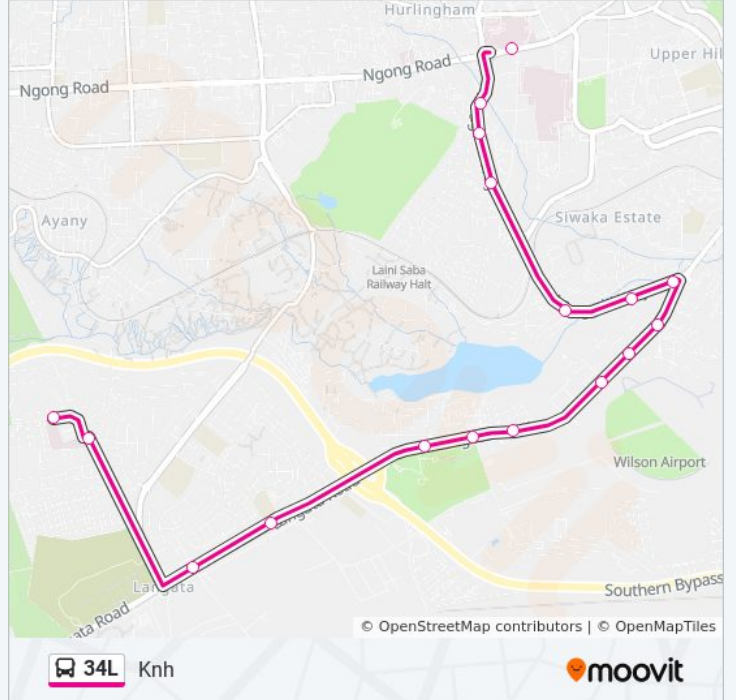

## Direction: Knh

17 stops

[VIEW LINE SCHEDULE](#)

St.Marys Hospital  
Langata Prisons  
Lang'Ata Barracks  
Langata/Mobil  
Deliverance Church/Kanisani  
Carnivore/Rafikiz  
Dam Estate  
Amref  
Langata Road Primary School  
Wilson  
Blue Sky Estate  
Airportview Estate  
Highrise  
Kenyatta Market Flyover  
Mosque  
Mbagathi Flats  
Kenyatta/Nairobi Hospital

## 34L bus Time Schedule

Knh Route Timetable:

Sunday	6:00 AM - 8:55 PM
Monday	6:00 AM - 8:55 PM
Tuesday	6:00 AM - 8:55 PM
Wednesday	6:00 AM - 8:55 PM
Thursday	6:00 AM - 8:55 PM
Friday	6:00 AM - 8:55 PM
Saturday	6:00 AM - 8:55 PM

## 34L bus Info

**Direction:** Knh

**Stops:** 17

**Trip Duration:** 33 min

**Line Summary:**

**Direction: Langata**

22 stops

[VIEW LINE SCHEDULE](#)

**34L bus Info**

**Direction:** Langata

**Stops:** 22

**Trip Duration:** 39 min

**Line Summary:**

Stage

Otiende

Langata Prisons