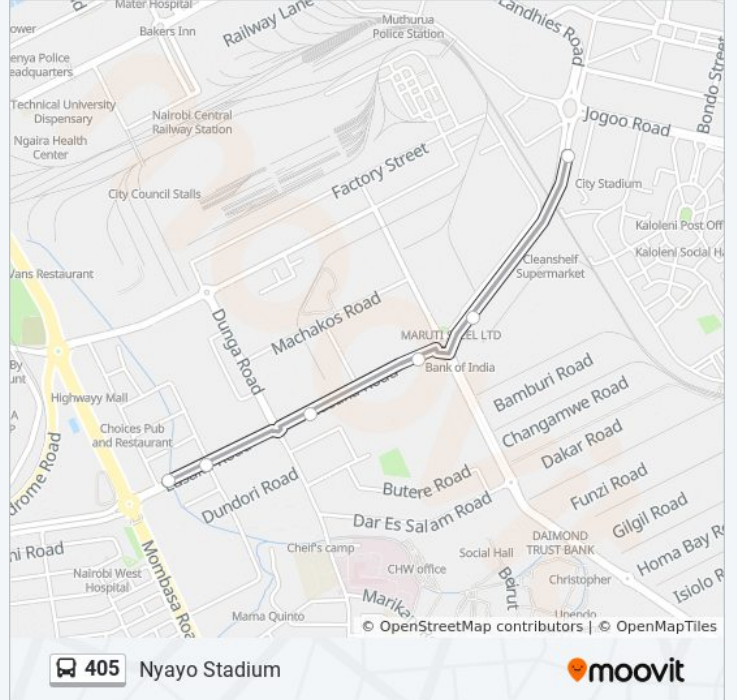

Use the Moovit App to find the closest 405 bus station near you and find out when is the next 405 bus arriving.

Direction: City Stadium

5 stops

[VIEW LINE SCHEDULE](#)

Baricho Road Terminus

Car &General

Industrial Area

405 bus Info

Direction: City Stadium

Stops: 5

Trip Duration: 12 min

Line Summary:

Direction: Nyayo Stadium

6 stops

[VIEW LINE SCHEDULE](#)

Sunday	6:00 AM - 8:56 PM
Monday	6:00 AM - 8:56 PM
Tuesday	6:00 AM - 8:56 PM
Wednesday	6:00 AM - 8:56 PM
Thursday	6:00 AM - 8:56 PM
Friday	6:00 AM - 8:56 PM
Saturday	6:00 AM - 8:56 PM

405 bus Info

Direction: Nyayo Stadium

Stops: 6

Trip Duration: 15 min

Line Summary:

405 bus time schedules and route maps are available in an offline PDF at moovitapp.com. Use the [Moovit App](#) to see live bus times, train schedule or subway schedule, and step-by-step directions for all public transit in Nairobi.