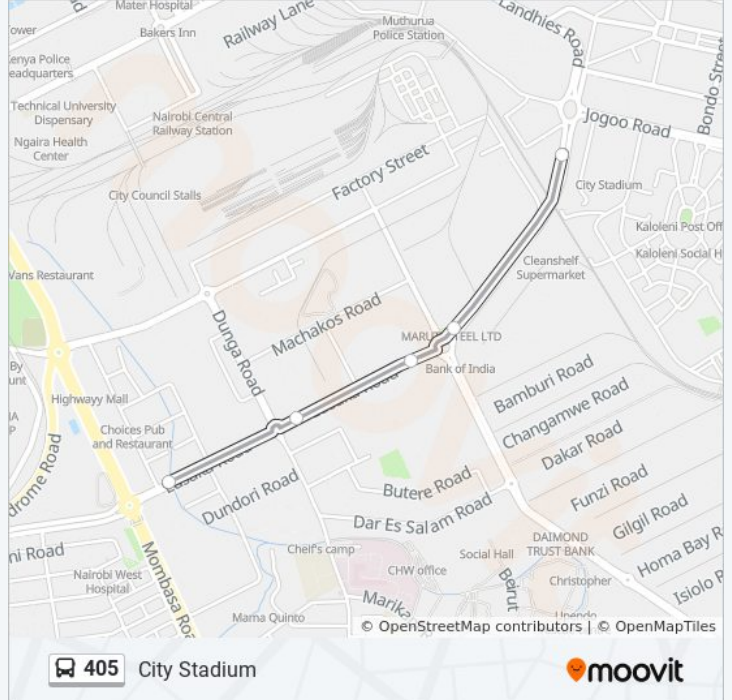

Use the Moovit App to find the closest 405 bus station near you and find out when is the next 405 bus arriving.

Direction: City Stadium

5 stops

[VIEW LINE SCHEDULE](#)

Baricho Road Terminus

Car &General

Industrial Area

405 bus Info

Direction: City Stadium

Stops: 5

Trip Duration: 12 min

Line Summary:

Direction: Nyayo Stadium

6 stops

[VIEW LINE SCHEDULE](#)

City Stadium/Lusaka Road Junctn

Dt Dobie

Industrial Area

Car & General

Shimo La Tewa

Baricho Road Terminus

405 bus Time Schedule

Nyayo Stadium Route Timetable:

Stops: 6

Trip Duration: 15 min

Line Summary:

405 bus time schedules and route maps are available in an offline PDF at moovitapp.com. Use the [Moovit App](#) to see live bus times, train schedule or subway schedule, and step-by-step directions for all public transit in Nairobi.