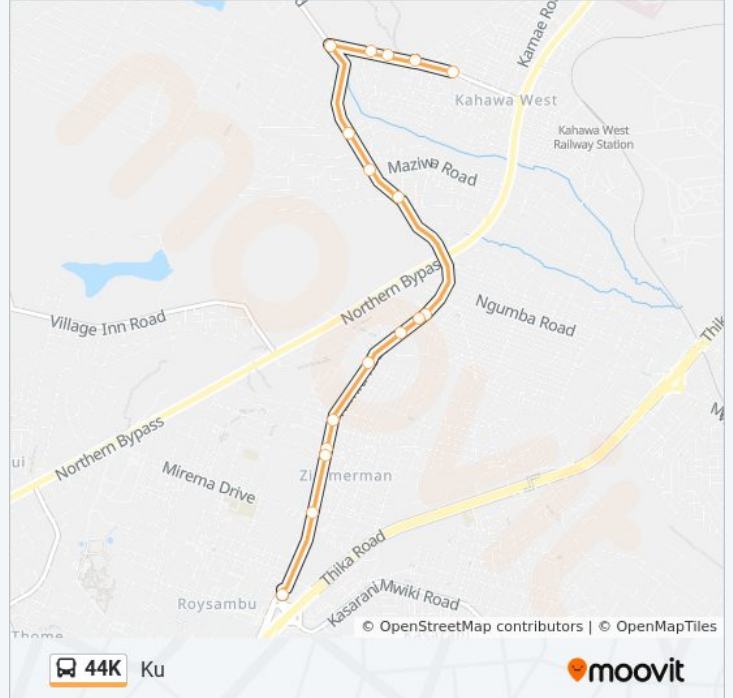

### Direction: Ku

17 stops

[VIEW LINE SCHEDULE](#)

- Roysambu Terminus
- Supreme
- Royal
- Gospel Church
- Base
- Base
- Car Wash
- Leesta Supermarket
- Car Wash
- Jacarada
- Jacarada
- Sikiliza
- Karura
- Mahiga Prima
- West Plaza
- Kenol Petro Station
- Main Stage

### 44K bus Time Schedule

Ku Route Timetable:

Sunday	6:00 AM - 8:56 PM
Monday	6:00 AM - 8:56 PM
Tuesday	6:00 AM - 8:56 PM
Wednesday	6:00 AM - 8:56 PM
Thursday	6:00 AM - 8:56 PM
Friday	6:00 AM - 8:56 PM
Saturday	6:00 AM - 8:56 PM

### 44K bus Info

**Direction:** Ku

**Stops:** 17

**Trip Duration:** 32 min

**Line Summary:**

### Direction: Odeon

16 stops

[VIEW LINE SCHEDULE](#)

- Main Stage
- Maziwa
- Kamiti Road Junction
- Junction
- Consolata
- Jacarada
- Kwa Mto
- Afya Health
- Gakena Supermarket
- Eden Supermarket
- Chiefs Office
- Catholic Church
- G Gas Shop
- Mirema Garden
- Mirema
- Roysambu Terminus