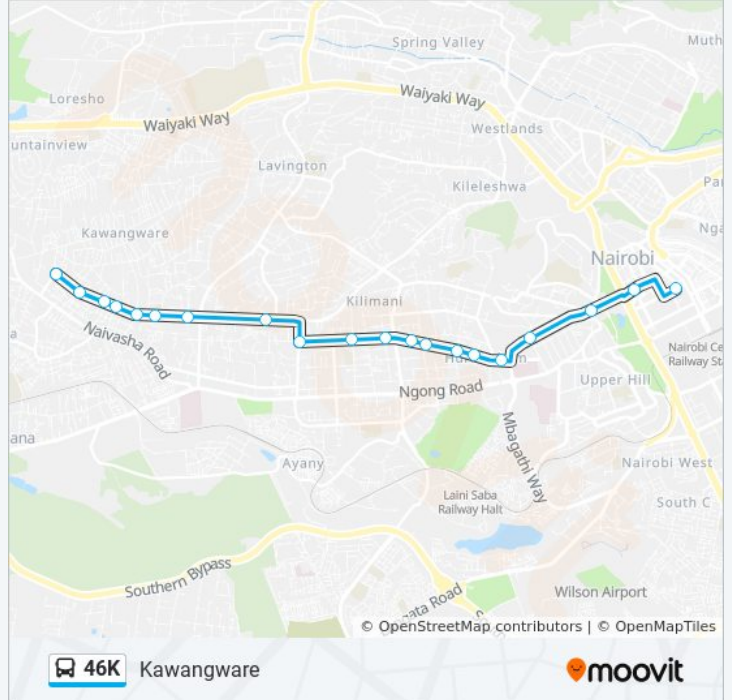

 46K

Kawangware

[View In Website Mode](#)

The 46K bus line (Kawangware) has 2 routes. For regular weekdays, their operation hours are:

(1) Kawangware: 6:00 AM - 8:55 PM (2) Kencom: 6:00 AM - 8:55 PM

Use the Moovit App to find the closest 46K bus station near you and find out when is the next 46K bus arriving.

Direction: Kawangware

20 stops

[VIEW LINE SCHEDULE](#)

Kencom
Gpo
Serena
Valley Road Pentecostal
D.O.D
Hurlingham
Quality
Chaka Place
Yaya
Kilimani
Kirichwa
Montessori
Valley Arcade
Amboseli
Braeburn
Kongo
Coast
Co-Op Bank
Sokoni
Kawangware Mwisho

46K bus Time Schedule

Kawangware Route Timetable:

Sunday	6:00 AM - 8:55 PM
Monday	6:00 AM - 8:55 PM
Tuesday	6:00 AM - 8:55 PM
Wednesday	6:00 AM - 8:55 PM
Thursday	6:00 AM - 8:55 PM
Friday	6:00 AM - 8:55 PM
Saturday	6:00 AM - 8:55 PM

46K bus Info

Direction: Kawangware

Stops: 20

Trip Duration: 38 min

Line Summary:

Direction: Kencom

19 stops

[VIEW LINE SCHEDULE](#)