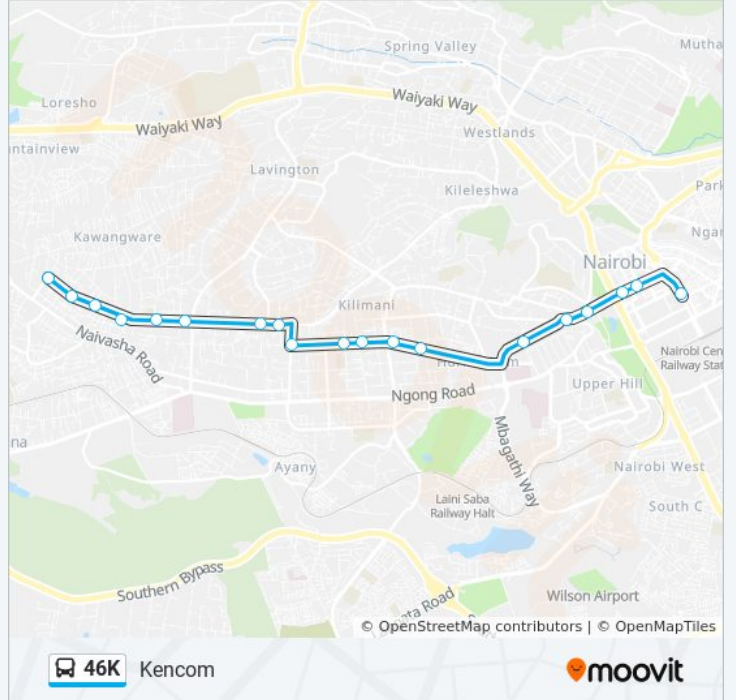

Direction: Kawangware

20 stops

[VIEW LINE SCHEDULE](#)

Kencom
Gpo
Serena
Valley Road Pentecostal
D.O.D
Hurlingham
Quality
Chaka Place
Yaya
Kilimani
Kirichwa
Montessori
Valley Arcade
Amboseli
Braeburn
Kongo
Coast
Co-Op Bank
Sokoni
Kawangware Mwisho

46K bus Time Schedule

Kawangware Route Timetable:

Sunday	6:00 AM - 8:55 PM
Monday	6:00 AM - 8:55 PM
Tuesday	6:00 AM - 8:55 PM
Wednesday	6:00 AM - 8:55 PM
Thursday	6:00 AM - 8:55 PM
Friday	6:00 AM - 8:55 PM
Saturday	6:00 AM - 8:55 PM

46K bus Info

Direction: Kawangware

Stops: 20

Trip Duration: 38 min

Line Summary:

Direction: Kencom

19 stops

[VIEW LINE SCHEDULE](#)

46K bus Info

Direction: Kencom

Stops: 19

Trip Duration: 36 min

Line Summary:

46K bus time schedules and route maps are available in an offline PDF at moovitapp.com. Use the [Moovit App](#) to see live bus times, train schedule or subway schedule, and step-by-step directions for all public transit in Nairobi.