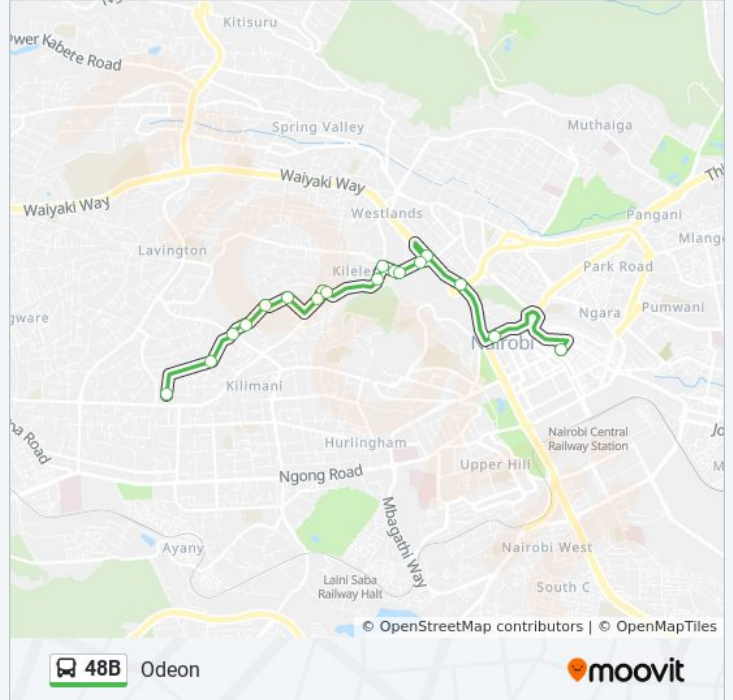

 48B

Odeon

[View In Website Mode](#)

The 48B bus line (Odeon) has 2 routes. For regular weekdays, their operation hours are:

(1) Odeon: 6:00 AM - 8:55 PM(2) Othaya Road: 6:00 AM - 8:55 PM

Use the Moovit App to find the closest 48B bus station near you and find out when is the next 48B bus arriving.

## Direction: Odeon

18 stops

[VIEW LINE SCHEDULE](#)

Othaya Road Stage  
Mugoiri  
Mwingi/Garage  
Jacaranda  
Kandara Road/Kenya High  
Ole Kejuodo Road/Corner Primary School  
Parklane Place  
Mandera/Gichugu Road Junction  
Kileleshwa Police Station/Roundabout  
Arboretum  
Prime Bank  
Taj Apartments Stage  
Chiromo Flyover  
Chiromo (Mortuary)  
Chiromo  
Museum  
Main Campus  
Odeon

## 48B bus Info

**Direction:** Odeon

**Stops:** 18

**Trip Duration:** 39 min

**Line Summary:**

**Direction: Othaya Road**

19 stops

[VIEW LINE SCHEDULE](#)

**48B bus Info**

**Direction:** Othaya Road

**Stops:** 19

**Trip Duration:** 39 min

**Line Summary:**