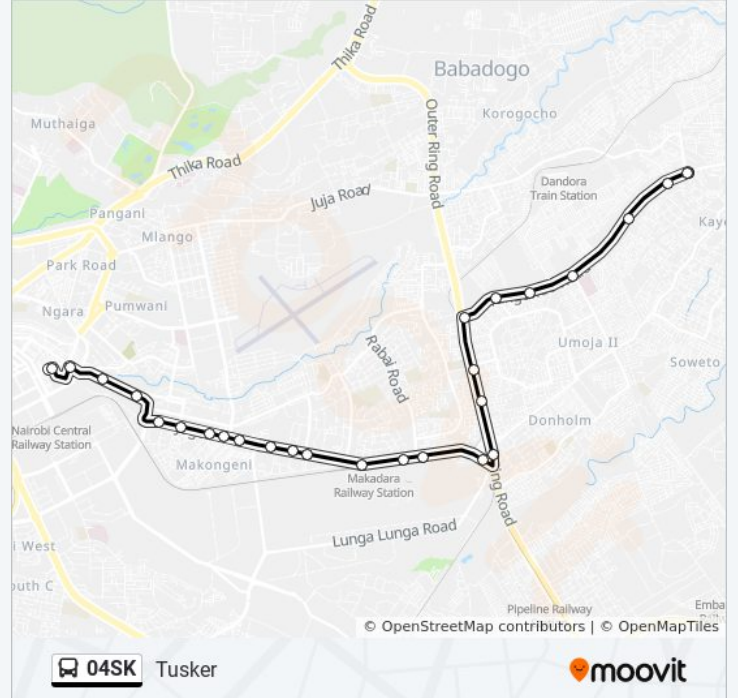

Use the Moovit App to find the closest 04SK bus station near you and find out when is the next 04SK bus arriving.

Direction: Kayole Junction

19 stops

[VIEW LINE SCHEDULE](#)

Tusker/Ronald Ngala

City Stadium Stage

04SK bus Info

Direction: Kayole Junction

Stops: 19

Trip Duration: 39 min

Line Summary:

Direction: Tusker

27 stops

[VIEW LINE SCHEDULE](#)

04SK bus Info

Direction: Tusker

Stops: 27

Trip Duration: 55 min

Line Summary:

Church Army

Makongeni

Maziwa

Kaloleni

City Stadium Stage

Nacico

Country Bus

Salvation Army

Tusker/Ronald Ngala

04SK bus time schedules and route maps are available in an offline PDF at moovitapp.com. Use the [Moovit App](#) to see live bus times, train schedule or subway schedule, and step-by-step directions for all public transit in Nairobi.