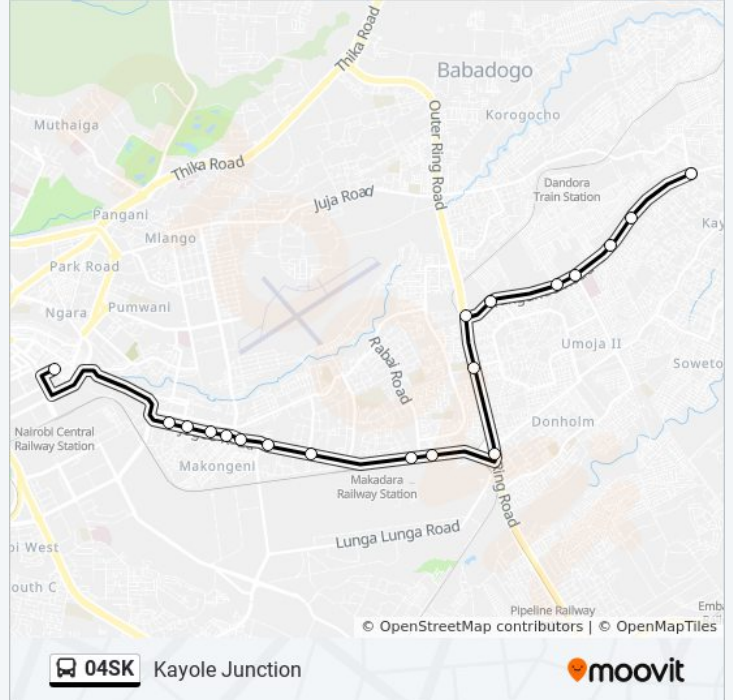

Use the Moovit App to find the closest 04SK bus station near you and find out when is the next 04SK bus arriving.

Direction: Kayole Junction

19 stops

[VIEW LINE SCHEDULE](#)

Tusker/Ronald Ngala

City Stadium Stage

Saika Junction

04SK bus Time Schedule

Kayole Junction Route Timetable:

Sunday	6:00 AM - 8:56 PM
Monday	6:00 AM - 8:56 PM
Tuesday	6:00 AM - 8:56 PM
Wednesday	6:00 AM - 8:56 PM
Thursday	6:00 AM - 8:56 PM
Friday	6:00 AM - 8:56 PM
Saturday	6:00 AM - 8:56 PM

04SK bus Info

Direction: Kayole Junction

Stops: 19

Trip Duration: 39 min

Line Summary:

Direction: Tusker

27 stops

[VIEW LINE SCHEDULE](#)

04SK bus Info

Direction: Tusker

Stops: 27

Trip Duration: 55 min

Line Summary:

Church Army

Makongeni

Maziwa