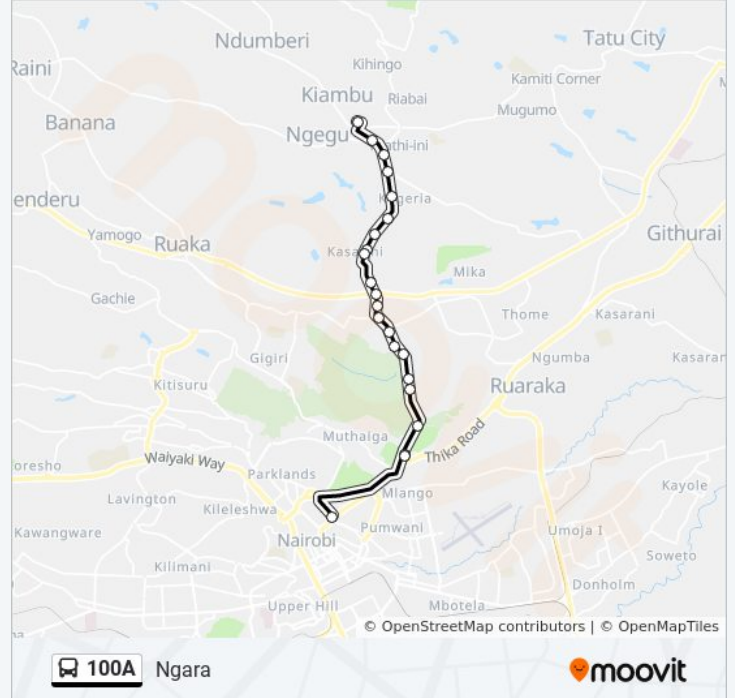

Cid

Muthaiga Golf Club Entrance

Muthaiga Golf Club Stage

Ngara

100A bus time schedules and route maps are available in an offline PDF at moovitapp.com. Use the [Moovit App](#) to see live bus times, train schedule or subway schedule, and step-by-step directions for all public transit in Nairobi.

[About Moovit](#) • [MaaS Solutions](#) • [Supported Countries](#) • [Mooviter Community](#)

© 2023 Moovit - All Rights Reserved

Check Live Arrival Times