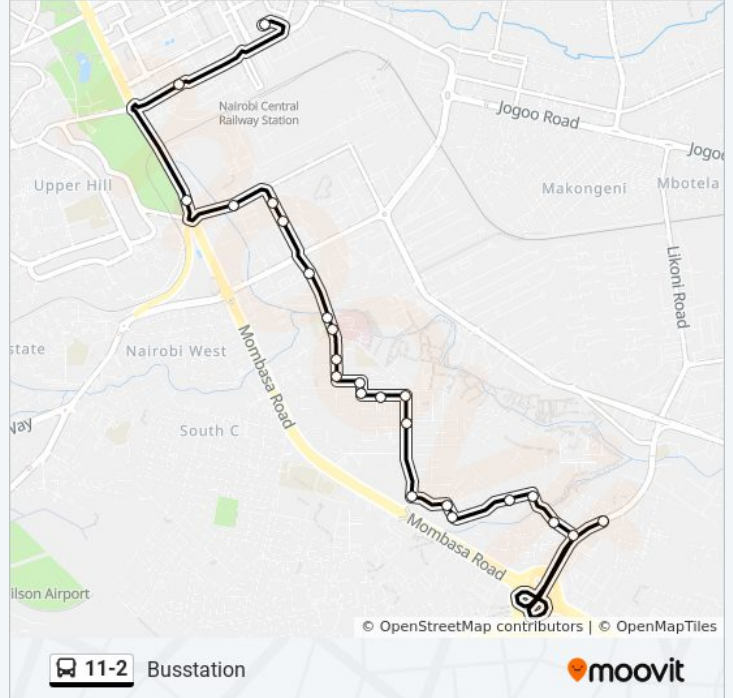

### Direction: Busstation

24 stops

[VIEW LINE SCHEDULE](#)

- Diamond Park Estate
- Winners
- Balozi
- Jcc Church
- Plainsview Phase 5
- Plainsview Education Point
- Sana Sana
- Mombasa Road
- Kapiti Crescent
- Mchumbi Road
- South B Mchumbi Road
- Vumira House
- Kanisa Mabati
- Marmanet House
- Ark Junction
- Kobil
- Mary Immaculate Vct Centre
- Car & General
- Machakos Road
- Nairobi Water
- Mater Hospital
- Makaburini

### 11-2 bus Info

**Direction:** Busstation

**Stops:** 24

**Trip Duration:** 34 min

**Line Summary:**

Agip

Bus Station

### Direction: Hazina

23 stops

[VIEW LINE SCHEDULE](#)

Bus Station

Kenya Polytechnic Bus Stop

Kobil Haile Selassie

Industrial Area

Industrial Area Round About

Dunga Road/ Machakos

Car & General

Bandari

Dar-Es-Salaam

Mater Hospital

Makueni

Meridian

Mariakani