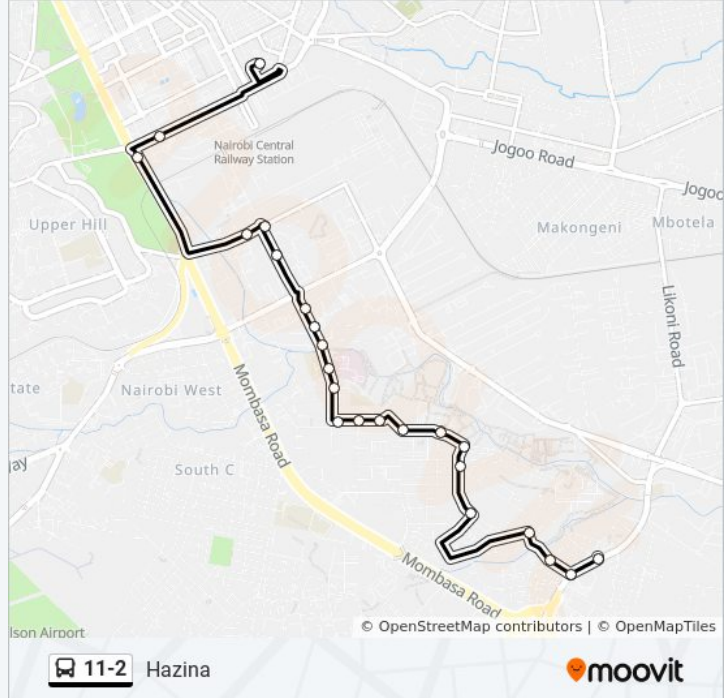

### Direction: Busstation

24 stops

[VIEW LINE SCHEDULE](#)

- Diamond Park Estate
- Winners
- Balozi
- Jcc Church
- Plainsview Phase 5
- Plainsview Education Point
- Sana Sana
- Mombasa Road
- Kapiti Crescent
- Mchumbi Road
- South B Mchumbi Road
- Vumira House
- Kanisa Mabati
- Marmanet House
- Ark Junction
- Kobil
- Mary Immaculate Vct Centre
- Car & General
- Machakos Road
- Nairobi Water
- Mater Hospital
- Makaburini

### 11-2 bus Info

**Direction:** Hazina

**Stops:** 23

**Trip Duration:** 32 min

**Line Summary:**

South B Dispensary

Balozi

Balozi

Parkview/Winners

Diamond Park Estate

11-2 bus time schedules and route maps are available in an offline PDF at [moovitapp.com](https://moovitapp.com). Use the [Moovit App](#) to see live bus times, train schedule or subway schedule, and step-by-step directions for all public transit in Nairobi.