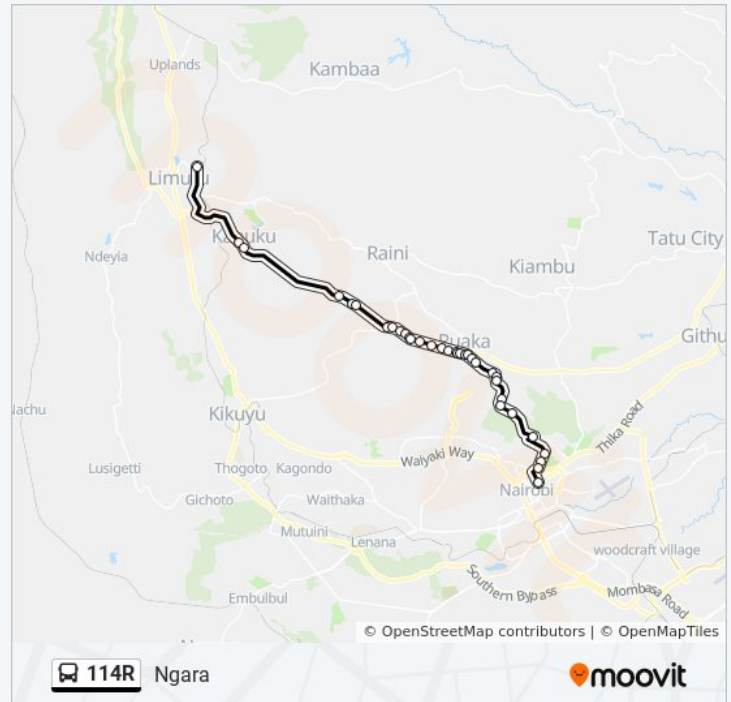

Muguku Farm

Mothers Mercys

Kianjogu Stage

Ndenderu Junction

Ndenderu Redeemed Gospel

Ndenderu Stage

Ndenderu Kwa Maduka

Christco

Ambassadors

Ambassadors Stage

Rumenya

Mifereji/God's Ability

PM Flats

Joyland

Slaughter

Ruaka Catholic Church Entrance

Ruaka Redeemed Gospel Church

Cooperative Bank Ruaka

Ruaka/Banana Junction

Delta Petrol Station Ruaka

Movers/Rossllyn Centre

Rossllyn Road/Karura Community Chapel

Runda Estate Entrance

Runda/Karura Carwash

Village Market

Redhill Road Junction

Un

Muthaiga Shopping Centre

Total/City Park

3rd Parklands Avenue/ Aga Kan Hospital Junction

Aga Khan Academy

Ngara Stage

Thursday

6:00 AM - 8:56 PM

Friday

6:00 AM - 8:56 PM

Saturday

6:00 AM - 8:56 PM

114R bus Info

Direction: Ngara

Stops: 35

Trip Duration: 80 min

Line Summary: